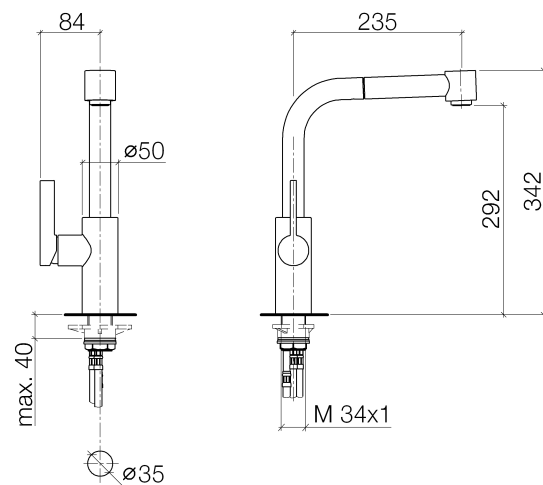

Product specifications

- **9 1/4" projection**
 - Swivel spout 360°
 - Total height 13 1/2"
 - Height to aerator/spout outlet 11 1/2"
 - 1 3/8" hole diameter
 - Ceramic disc cartridge
 - 3x M 10 x 1 x 16 1/2" high pressure hose
 - Pull-out spray with two functions
 - Braided shower hose 59"
 - Water flow rate limited to max. 1.5 gpm
 - low lead compliant
- [ADA]

Surfaces

- chrome 33870791-000010
- matt platinum 33870791-060010

Exploded assembly drawing

Order quantity

No.	Article number	Name	Installation quantity
1	04121109800ff	shower	1
2	09230103990	insert	1
3	04300205900ff	hose	1
4	90282218600ff	spout	1
5	09150506190	cartridge	1
6	0428101480090	accessories	1
7	092404141ff	nut	1
8	092079040ff	handle	1
9	09311103090	pin	1
10	09312001790	plug	1
11	09303005490	screw	1
12	0423100440290	fixing set	1
13	0430040450090	hose	2
14	0430040290090	hose	1
15	0421500050090	accessories	1
16	09230109690	back-flow preventer	1

Kitchen

Elio Single-lever mixer with pull-out spray set, lever on left

Article number: 33870791