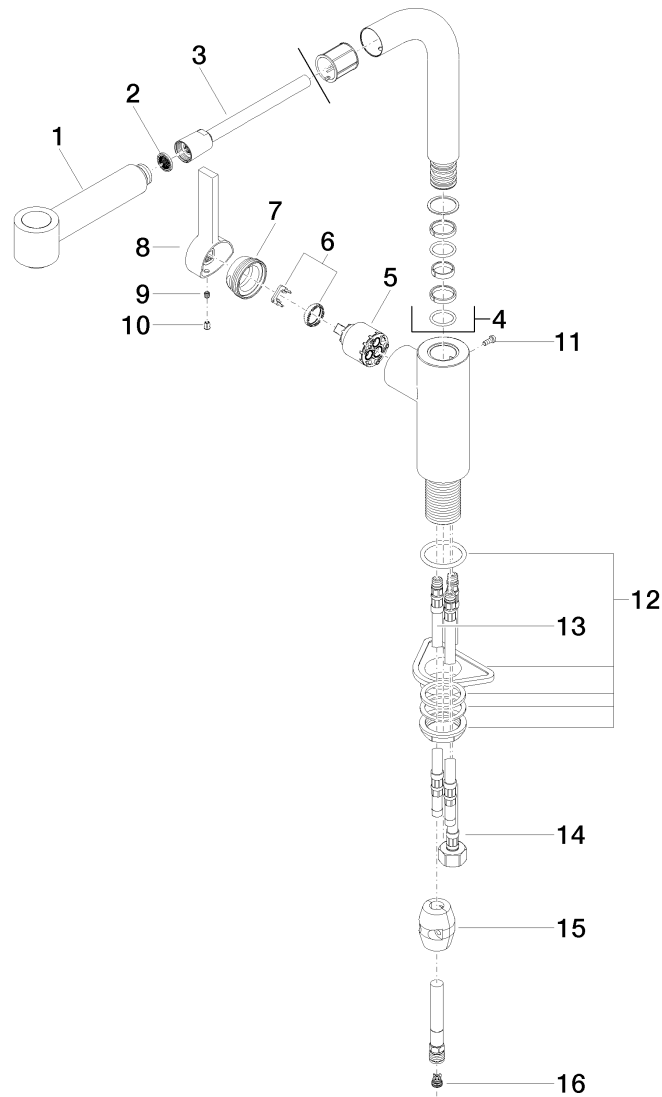

Product specifications

- **9 1/4" projection**
 - Swivel spout 360°
 - Total height 13 1/2"
 - Height to aerator/spout outlet 11 1/2"
 - 1 3/8" hole diameter
 - Ceramic disc cartridge
 - 3x M 10 x 1 x 16 1/2" high pressure hose
 - Pull-out spray with two functions
 - Braided shower hose 59"
 - Water flow rate limited to max. 1.5 gpm
 - low lead compliant
- [ADA]

Surfaces

- chrome 33870791-000010
- matt platinum 33870791-060010

Exploded assembly drawing

Order quantity

No.	Article number	Name	Installation quantity
1	04121109800ff	shower	1
2	09230103990	insert	1
3	04300205900ff	hose	1
4	90282218600ff	spout	1
5	09150506190	cartridge	1
6	0428101480090	accessories	1
7	092404141ff	nut	1
8	092079040ff	handle	1
9	09311103090	pin	1
10	09312001790	plug	1
11	09303005490	screw	1
12	0423100440290	fixing set	1
13	0430040450090	hose	2
14	0430040290090	hose	1
15	0421500050090	accessories	1
16	09230109690	back-flow preventer	1

Kitchen

Elio Single-lever mixer with pull-out spray set, lever on left

Article number: 33870791