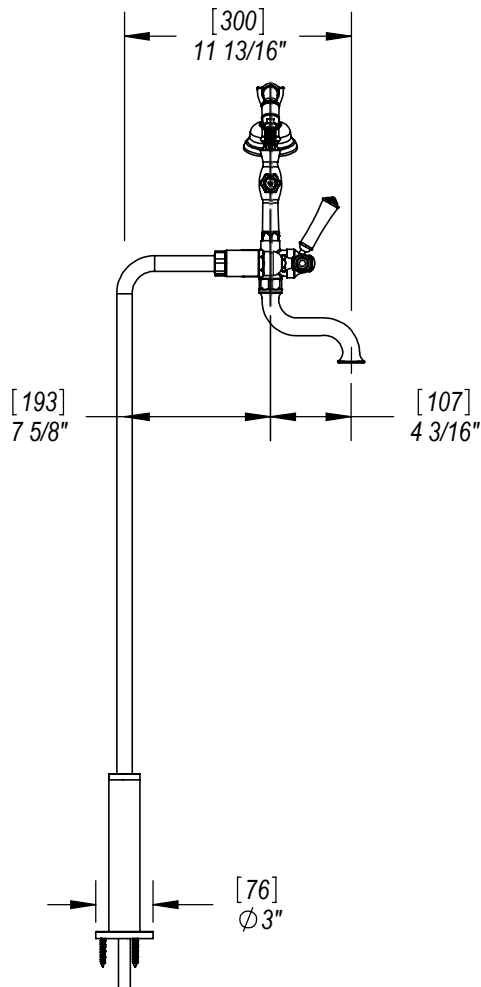

Features

- Brass construction with choice of 21 finishes
- Quarter Turn adjustable, ceramic disc cartridges
- Two Handles Cross or Lever
- Hand Held Shower with 60" Hose

Order Matrix

Model	Main/Accent Finish
3FRBRVC or L	AB - Antique Brass
	ABM - Antique Brass Matt
	AC - Antique Copper
	ACM - Antique Copper Matt
	BB - Bright Brass
	CH - Chrome
	GD - Gold
	OB - Oil Rubbed Bronze
	PN - Polished Nickel
	SB - Satin Brass
	SC - Satin Chrome
	SN - Satin Nickel
	TB - Tuscan Brass
	AQ - Aqua
	BD - Bordeaux
	BK - Black
	MB - Matte Black
	MW - Matte White
	NC - Natural Cream
	RD - Red
	WH - White

RAVEN

Floor Mount Tub Filler with Hand Held Shower
Model: 3FRBRVC or L XX-XX

Critical Dimensions

TEL: 905-851-6781
FAX: 905-851-8031
TOLL FREE: 800-461-5901