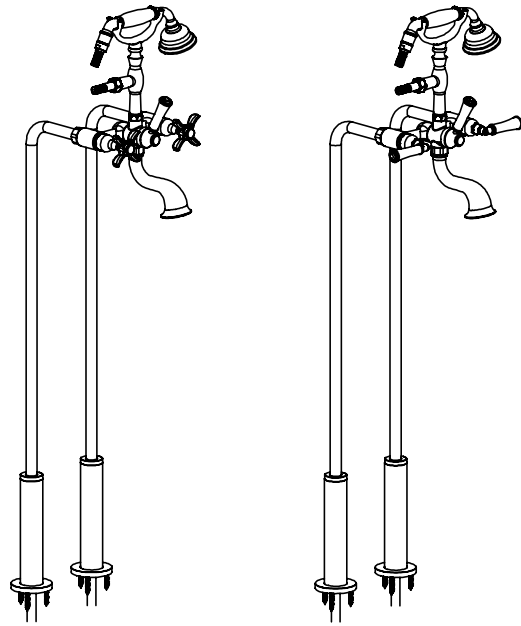

Features

- Brass construction with choice of 21 finishes
- Quarter Turn adjustable, ceramic disc cartridges
- Two Handles Cross or Lever
- Hand Held Shower with 60" Hose

Order Matrix

Model	Main/Accent Finish
3FRBRVC or L	AB - Antique Brass
	ABM - Antique Brass Matt
	AC - Antique Copper
	ACM - Antique Copper Matt
	BB - Bright Brass
	CH - Chrome
	GD - Gold
	OB - Oil Rubbed Bronze
	PN - Polished Nickel
	SB - Satin Brass
	SC - Satin Chrome
	SN - Satin Nickel
	TB - Tuscan Brass
	AQ - Aqua
	BD - Bordeaux
	BK - Black
	MB - Matte Black
	MW - Matte White
	NC - Natural Cream
	RD - Red
	WH - White

RAVEN

Floor Mount Tub Filler with Hand Held Shower
Model: 3FRBRVC or L XX-XX

Critical Dimensions

TEL: 905-851-6781
FAX: 905-851-8031
TOLL FREE: 800-461-5901