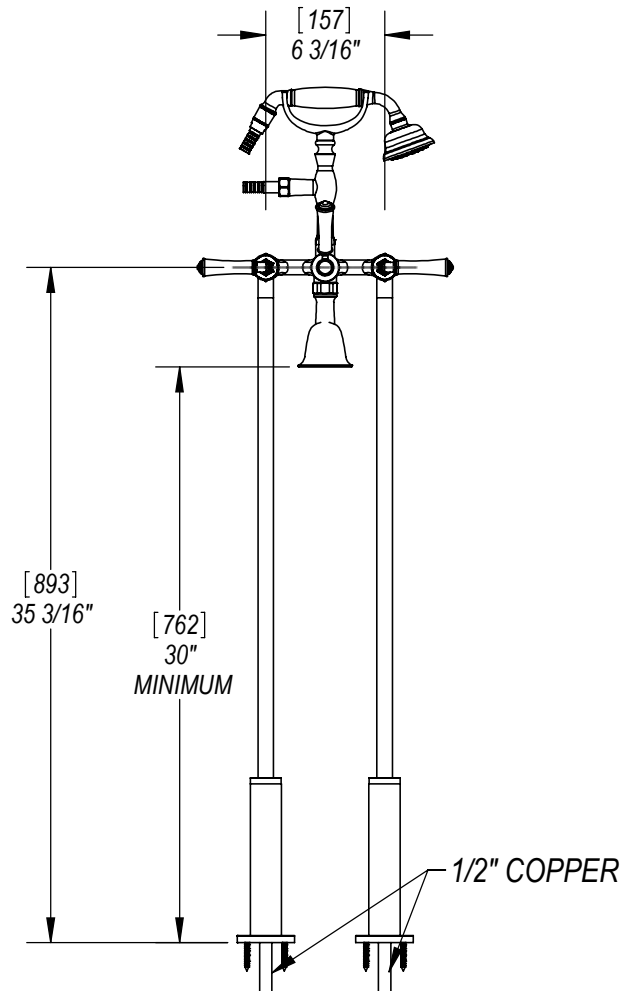

Features

- Brass construction with choice of 21 finishes
- Quarter Turn adjustable, ceramic disc cartridges
- Two Handles Cross or Lever
- Hand Held Shower with 60" Hose

Order Matrix

Model	Main/Accent Finish
3FRBRVC or L	AB - Antique Brass
	ABM - Antique Brass Matt
	AC - Antique Copper
	ACM - Antique Copper Matt
	BB - Bright Brass
	CH - Chrome
	GD - Gold
	OB - Oil Rubbed Bronze
	PN - Polished Nickel
	SB - Satin Brass
	SC - Satin Chrome
	SN - Satin Nickel
	TB - Tuscan Brass
	AQ - Aqua
	BD - Bordeaux
	BK - Black
	MB - Matte Black
	MW - Matte White
	NC - Natural Cream
	RD - Red
	WH - White

RAVEN

Floor Mount Tub Filler with Hand Held Shower
Model: 3FRBRVC or L XX-XX

Critical Dimensions

TEL: 905-851-6781
FAX: 905-851-8031
TOLL FREE: 800-461-5901