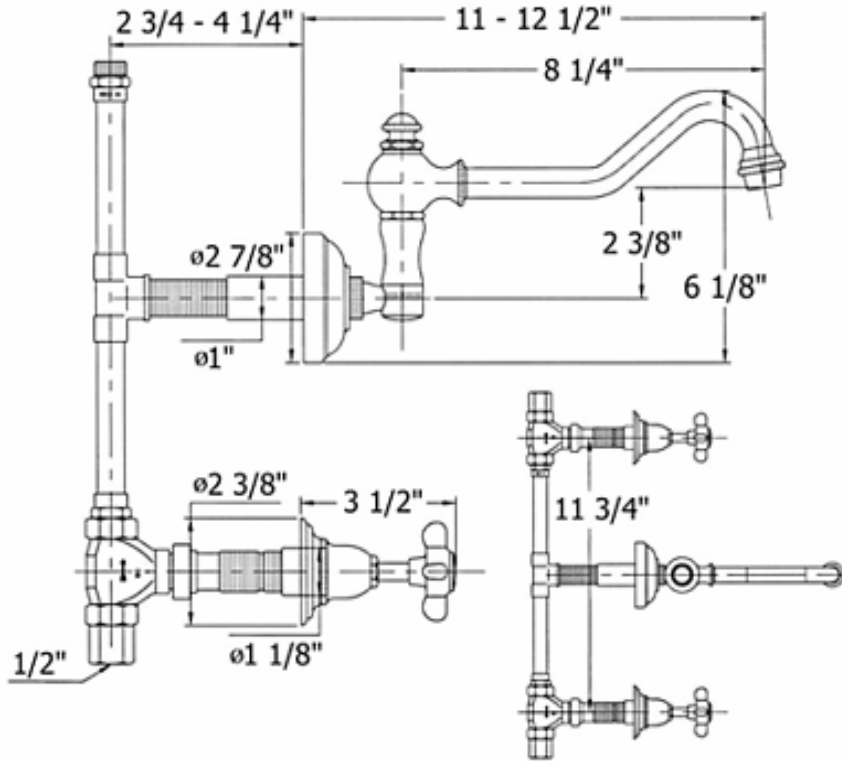

3026 – 'Royale' Three Hole Set Wall Mounted

Part #	Description
01	Top Knob
02	Finished Washer
03	Spout
04	Spout Washer
05	Aerator Filter
06	Aerator Cover
08	Rubber O-rings
09	Brass Adapter
10	Body
11	Brass Tube
12	Spout Escutcheon
13	Threaded Spout Stem
14	'T' Assembly
15	1/2" Valve
17	Brass Square Tube
18	Brass Extension
19	Handle Escutcheon
20	Rubber O-ring
21	Inner Trim Housing
22	Bell Escutcheon
23	Handle Stem
24	Cross Handle
25	Brass Handle Washer
26	Handle Screw
27	Double Sided Adhesive
28	Ceramic Insert
29	1/2" Adapter
85	Royale Cartridge

Technical Information

- Flow rate is 2.2 GPM
- 1/2" ceramic valves
- Swiveling spout
- Available finishes are Polished Chrome(**48**), SoliBrass(**49**), Polished Brass(**55**), Polished Nickel(**56**), Satin Nickel(**60**), Weathered Brass(**70**)
- Please see cleaning instructions for finish care and maintenance information.

Please follow example when ordering parts for 'Royale' Mixer.

- To order part#23 – **Handle Stem**
 - **9302623xx**
- Please substitute finish number needed in place of **xx**.
- To order a part that is not finished use **00**

Herbeau
L'Art du Sanitaire depuis 1857

3026 - 'Royale' Three Hole Set Wall Mounted

3026 - 'Royale' Three Hole Set Wall Mounted

○ - Finished Pieces