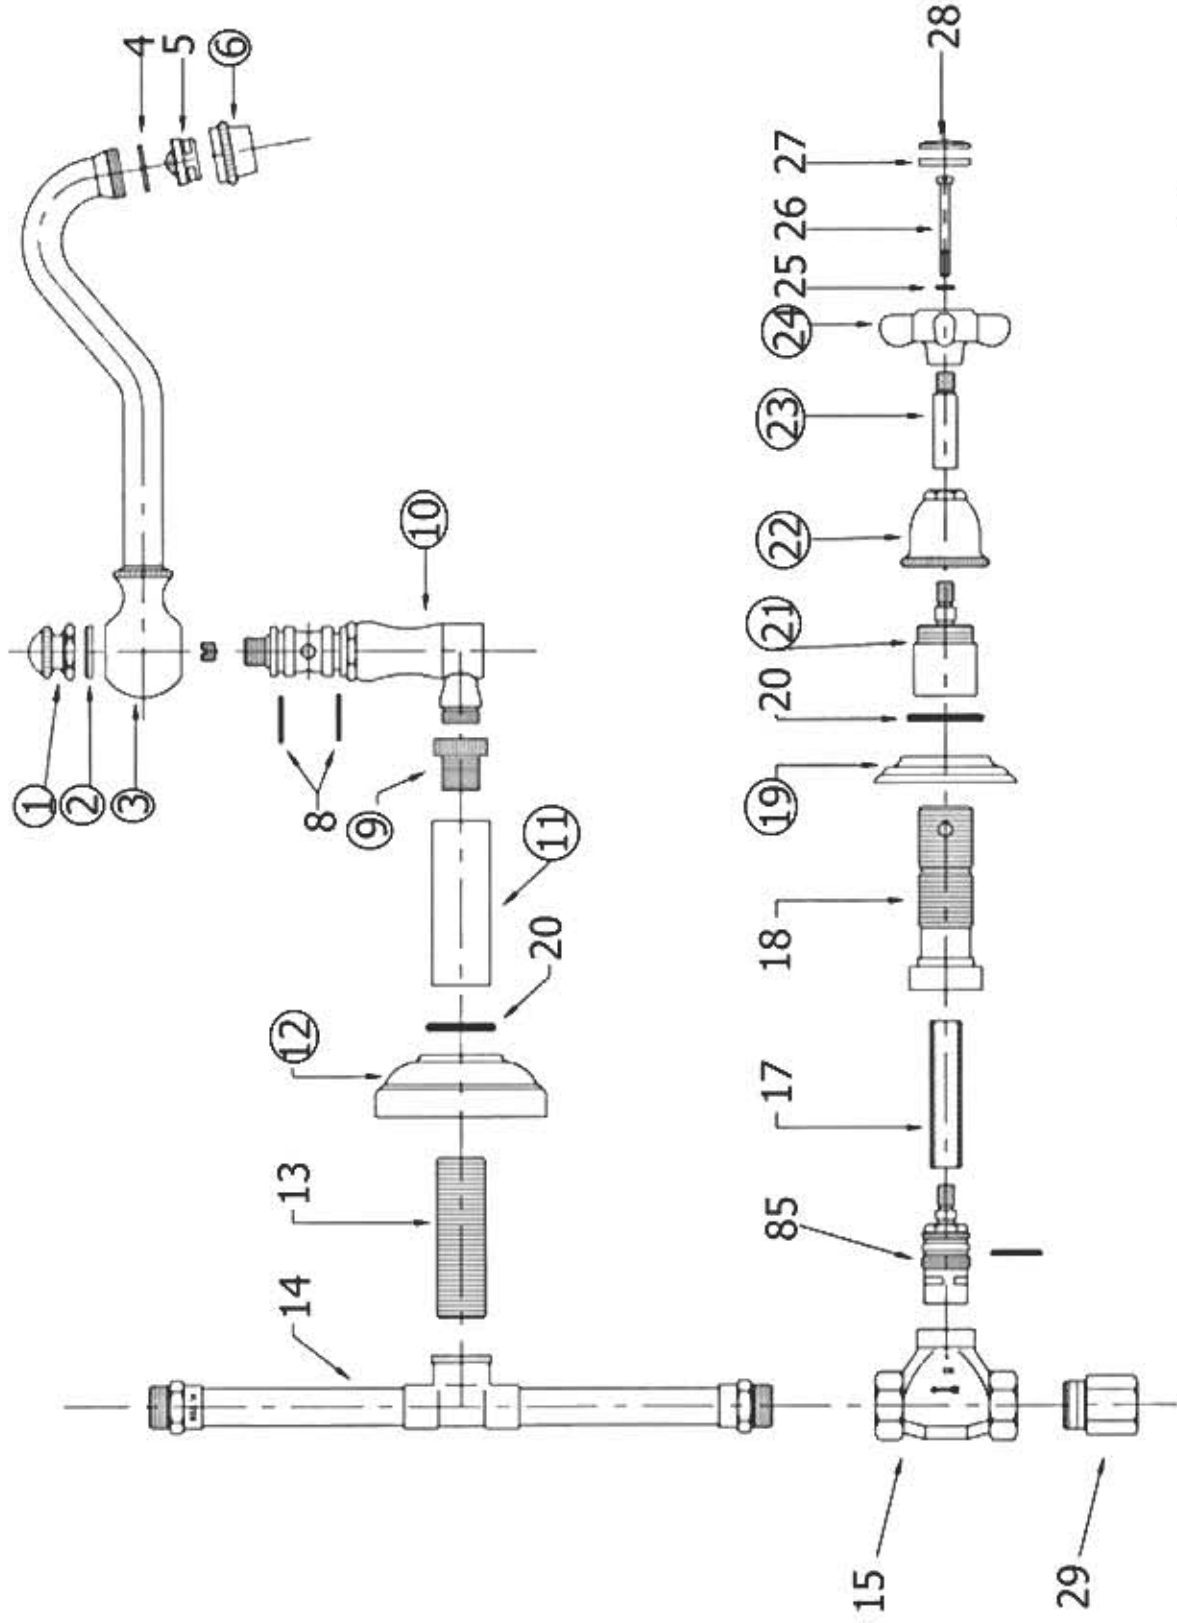

3026 – 'Royale' Three Hole Set Wall Mounted

Part #	Description
01	Top Knob
02	Finished Washer
03	Spout
04	Spout Washer
05	Aerator Filter
06	Aerator Cover
08	Rubber O-rings
09	Brass Adapter
10	Body
11	Brass Tube
12	Spout Escutcheon
13	Threaded Spout Stem
14	'T' Assembly
15	1/2" Valve
17	Brass Square Tube
18	Brass Extension
19	Handle Escutcheon
20	Rubber O-ring
21	Inner Trim Housing
22	Bell Escutcheon
23	Handle Stem
24	Cross Handle
25	Brass Handle Washer
26	Handle Screw
27	Double Sided Adhesive
28	Ceramic Insert
29	1/2" Adapter
85	Royale Cartridge

Technical Information

- Flow rate is 2.2 GPM
- 1/2" ceramic valves
- Swiveling spout
- Available finishes are Polished Chrome(**48**), SoliBrass(**49**), Polished Brass(**55**), Polished Nickel(**56**), Satin Nickel(**60**), Weathered Brass(**70**)
- Please see cleaning instructions for finish care and maintenance information.

Please follow example when ordering parts for 'Royale' Mixer.

- To order part#23 – **Handle Stem**
 - **9302623xx**
- Please substitute finish number needed in place of **xx**.
- To order a part that is not finished use **00**

Herbeau
L'Art du Sanitaire depuis 1857

3026 - 'Royale' Three Hole Set Wall Mounted

3026 - 'Royale' Three Hole Set Wall Mounted

○ - Finished Pieces