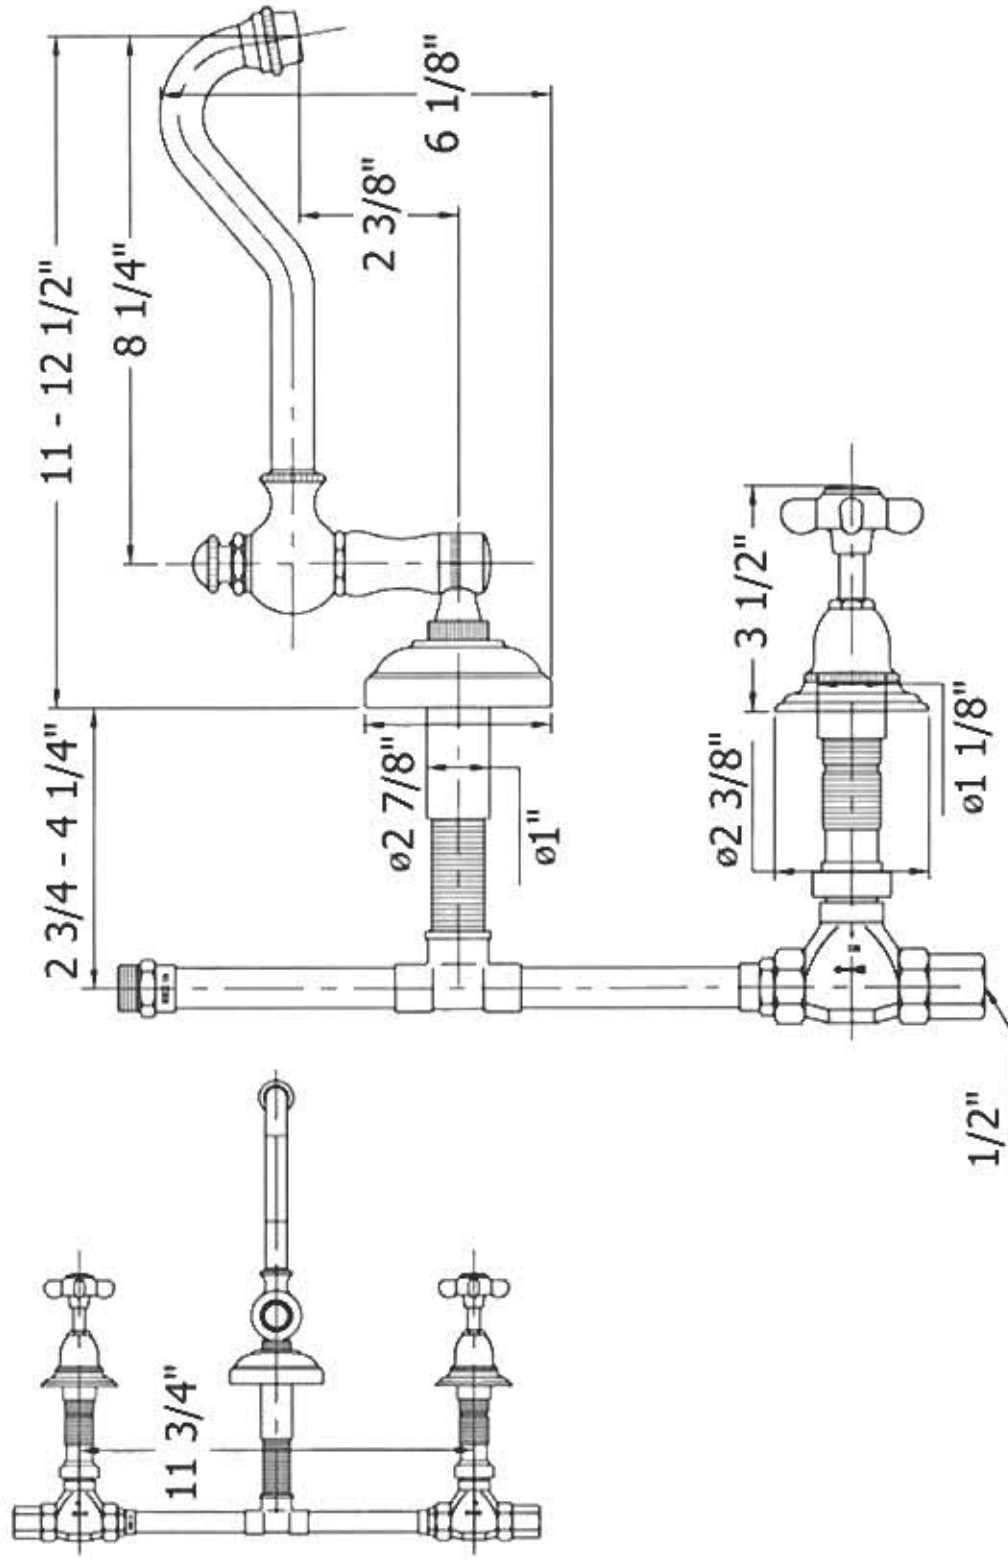

3026 – 'Royale' Three Hole Set Wall Mounted

Part #	Description
01	Top Knob
02	Finished Washer
03	Spout
04	Spout Washer
05	Aerator Filter
06	Aerator Cover
08	Rubber O-rings
09	Brass Adapter
10	Body
11	Brass Tube
12	Spout Escutcheon
13	Threaded Spout Stem
14	'T' Assembly
15	1/2" Valve
17	Brass Square Tube
18	Brass Extension
19	Handle Escutcheon
20	Rubber O-ring
21	Inner Trim Housing
22	Bell Escutcheon
23	Handle Stem
24	Cross Handle
25	Brass Handle Washer
26	Handle Screw
27	Double Sided Adhesive
28	Ceramic Insert
29	1/2" Adapter
85	Royale Cartridge

Technical Information

- Flow rate is 2.2 GPM
- 1/2" ceramic valves
- Swiveling spout
- Available finishes are Polished Chrome(**48**), SoliBrass(**49**), Polished Brass(**55**), Polished Nickel(**56**), Satin Nickel(**60**), Weathered Brass(**70**)
- Please see cleaning instructions for finish care and maintenance information.

Please follow example when ordering parts for 'Royale' Mixer.

- To order part#23 – **Handle Stem**
 - **9302623xx**
- Please substitute finish number needed in place of **xx**.
- To order a part that is not finished use **00**

Herbeau
L'Art du Sanitaire depuis 1857

3026 - 'Royale' Three Hole Set Wall Mounted

3026 - 'Royale' Three Hole Set Wall Mounted

○ - Finished Pieces