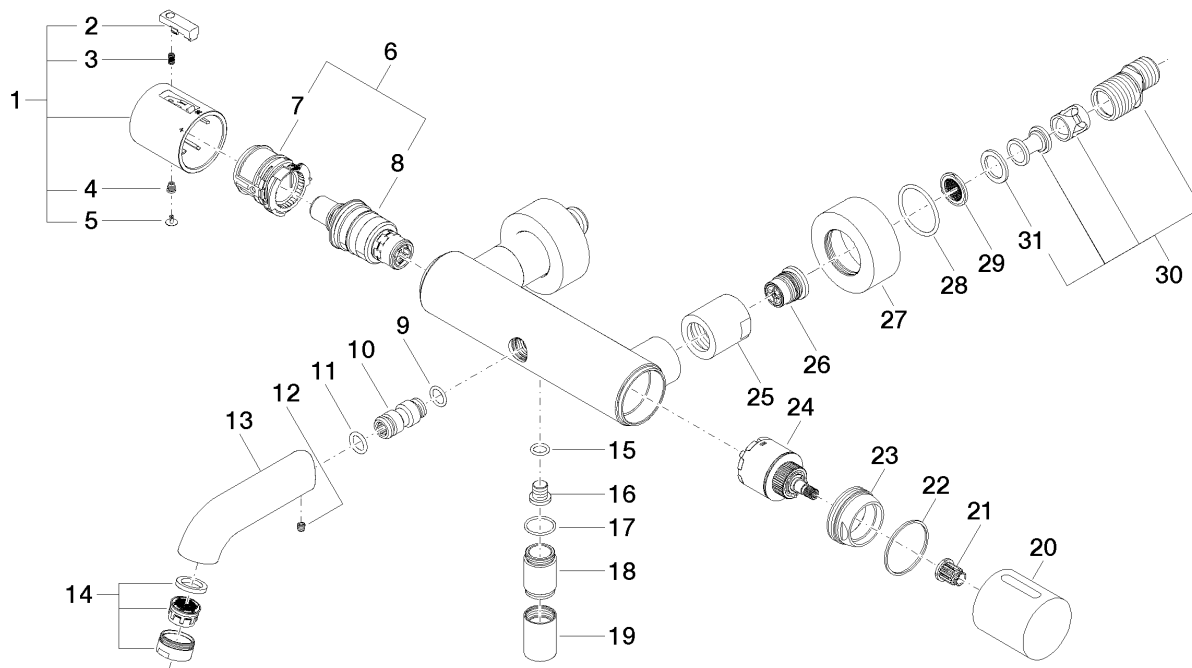

### Product specifications

- **8 1/4" projection**
- M 24 x 1 aerator – male thread
- Backflow preventer and filters included
- **3/8" shower outlet**
- 1/2" thermostat cartridge
- Diverter cartridge with ceramic discs for volume control
- Manual diverter
- Flanges  $\varnothing$  2 3/8"
- Center to center 5 7/8"
- Required adaptors (2 x 35 080 970-90 0010) to be ordered separately
- Volume control handle

For shower hose with a 1/2" connection, please order adapter 12 202 979-FF

Only for combination with 26 403 625-FF / 26 402 625-FF / 27 805 625-FF / 27 806 625-FF

Internal backflow preventer.

**Surfaces**

**Exploded assembly drawing**

**Order quantity**

<b>No.</b>	<b>Article number</b>	<b>Name</b>	<b>Installation quantity</b>
1	04173300401ff	handle	1
2	092133010ff	handle	1
3	09160202790	spring	1
4	09303013690	screw	1
5	093120049ff	plug	1
6	0415020700090	cartridge	1
7	09304001090	regulator	1
8	09150207090	cartridge	1
9	09141000390	seal	1
10	09240404390	nipple	1
11	09141001190	seal	1
12	09311103090	pin	1
13	091106061ff	spout	1
14	90230111800ff	aerator	1
15	09141013990	seal	1
16	08303070190	screw	1
17	09141003290	seal	1
18	092403115ff	nipple	1
19	092102069ff	cover	1
20	092097020ff	handle	1
21	09121200290	fixing cap	1
22	09141505290	ring	1
23	092404141ff	nut	1
24	09150503390	cartridge	1
25	092310048ff	nut	2
26	0429050240090	nipple	2
27	092762004ff	rosette	2
28	09141011990	seal	2
29	09290302090	insert	2

---

<b>30</b>	0411040320090	connection	2
<b>31</b>	09142001090	seal	2

---