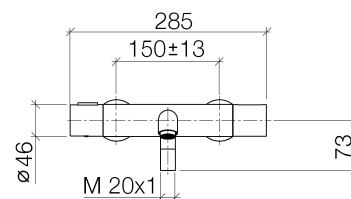

### Product specifications

- **8 1/4" projection**
- M 24 x 1 aerator – male thread
- Backflow preventer and filters included
- **3/8" shower outlet**
- 1/2" thermostat cartridge
- Diverter cartridge with ceramic discs for volume control
- Manual diverter
- Flanges  $\varnothing$  2 3/8"
- Center to center 5 7/8"
- Required adaptors (2 x 35 080 970-90 0010) to be ordered separately
- Volume control handle

For shower hose with a 1/2" connection, please order adapter 12 202 979-FF

Only for combination with 26 403 625-FF / 26 402 625-FF / 27 805 625-FF / 27 806 625-FF

Internal backflow preventer.

**Surfaces**

**Exploded assembly drawing**

**Order quantity**

<b>No.</b>	<b>Article number</b>	<b>Name</b>	<b>Installation quantity</b>
1	04173300401ff	handle	1
2	092133010ff	handle	1
3	09160202790	spring	1
4	09303013690	screw	1
5	093120049ff	plug	1
6	0415020700090	cartridge	1
7	09304001090	regulator	1
8	09150207090	cartridge	1
9	09141000390	seal	1
10	09240404390	nipple	1
11	09141001190	seal	1
12	09311103090	pin	1
13	091106061ff	spout	1
14	90230111800ff	aerator	1
15	09141013990	seal	1
16	08303070190	screw	1
17	09141003290	seal	1
18	092403115ff	nipple	1
19	092102069ff	cover	1
20	092097020ff	handle	1
21	09121200290	fixing cap	1
22	09141505290	ring	1
23	092404141ff	nut	1
24	09150503390	cartridge	1
25	092310048ff	nut	2
26	0429050240090	nipple	2
27	092762004ff	rosette	2
28	09141011990	seal	2
29	09290302090	insert	2

---

<b>30</b>	0411040320090	connection	2
<b>31</b>	09142001090	seal	2

---