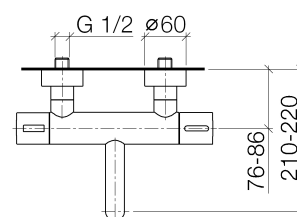

### Product specifications

- **8 1/4" projection**
- M 24 x 1 aerator – male thread
- Backflow preventer and filters included
- **3/8" shower outlet**
- 1/2" thermostat cartridge
- Diverter cartridge with ceramic discs for volume control
- Manual diverter
- Flanges  $\varnothing$  2 3/8"
- Center to center 5 7/8"
- Required adaptors (2 x 35 080 970-90 0010) to be ordered separately
- Volume control handle

For shower hose with a 1/2" connection, please order adapter 12 202 979-FF

Only for combination with 26 403 625-FF / 26 402 625-FF / 27 805 625-FF / 27 806 625-FF

Internal backflow preventer.

**Surfaces**

**Exploded assembly drawing**

**Order quantity**

<b>No.</b>	<b>Article number</b>	<b>Name</b>	<b>Installation quantity</b>
1	04173300401ff	handle	1
2	092133010ff	handle	1
3	09160202790	spring	1
4	09303013690	screw	1
5	093120049ff	plug	1
6	0415020700090	cartridge	1
7	09304001090	regulator	1
8	09150207090	cartridge	1
9	09141000390	seal	1
10	09240404390	nipple	1
11	09141001190	seal	1
12	09311103090	pin	1
13	091106061ff	spout	1
14	90230111800ff	aerator	1
15	09141013990	seal	1
16	08303070190	screw	1
17	09141003290	seal	1
18	092403115ff	nipple	1
19	092102069ff	cover	1
20	092097020ff	handle	1
21	09121200290	fixing cap	1
22	09141505290	ring	1
23	092404141ff	nut	1
24	09150503390	cartridge	1
25	092310048ff	nut	2
26	0429050240090	nipple	2
27	092762004ff	rosette	2
28	09141011990	seal	2
29	09290302090	insert	2

---

<b>30</b>	0411040320090	connection	2
<b>31</b>	09142001090	seal	2

---