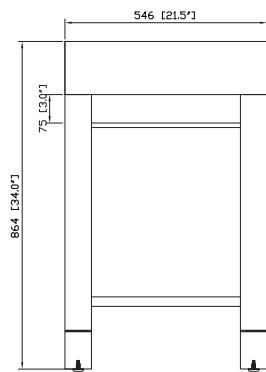

Colors / Finishes

- Dark Walnut

Nominal Dimension

- 36W x 21.5D x 34H (inches)

Components

Mirror	LOFT-M24-DW	LOFT-M30-DW	LOFT-M36-DW
--------	-------------	-------------	-------------

Undercounter Application

Product Diagrams

Front

Back

Side

Top