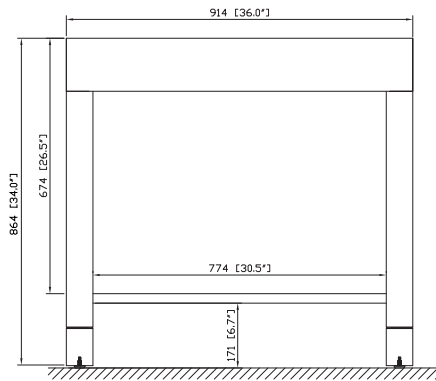

LOFT-V36-DW

Features

- Solid poplar frame and cherry veneer MDF
- Stainless steel towel bars
- Open slatted shelf
- 4" removable legs for vessel application
- Adjustable height levelers
- Under counter or vessel application

Colors / Finishes

- Dark Walnut

Nominal Dimension

- 36W x 21.5D x 34H (inches)

Components

Mirror	LOFT-M24-DW	LOFT-M30-DW	LOFT-M36-DW
--------	-------------	-------------	-------------

Undercounter Application

Product Diagrams

Front

Back

Side

Top