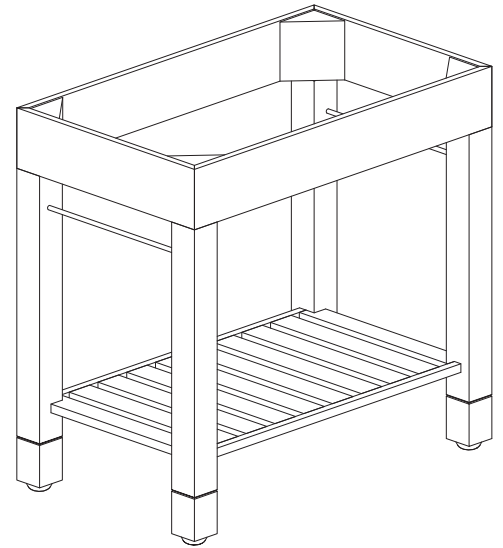

LOFT-V36-DW

Features

- Solid poplar frame and cherry veneer MDF
- Stainless steel towel bars
- Open slatted shelf
- 4" removable legs for vessel application
- Adjustable height levelers
- Under counter or vessel application

Colors / Finishes

- Dark Walnut

Nominal Dimension

- 36W x 21.5D x 34H (inches)

Components

Mirror	LOFT-M24-DW	LOFT-M30-DW	LOFT-M36-DW
--------	-------------	-------------	-------------

Undercounter Application

Product Diagrams

Front

Back

Side

Top