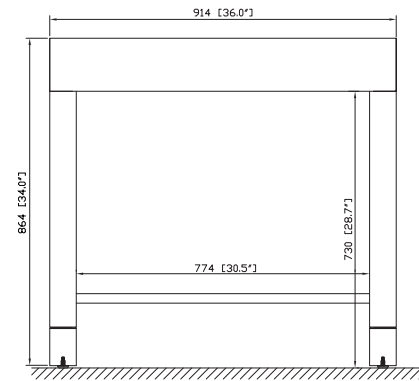

LOFT-V36-DW

Features

- Solid poplar frame and cherry veneer MDF
- Stainless steel towel bars
- Open slatted shelf
- 4" removable legs for vessel application
- Adjustable height levelers
- Under counter or vessel application

Colors / Finishes

- Dark Walnut

Nominal Dimension

- 36W x 21.5D x 34H (inches)

Components

Mirror	LOFT-M24-DW	LOFT-M30-DW	LOFT-M36-DW
--------	-------------	-------------	-------------

Undercounter Application

Product Diagrams

Front

Back

Side

Top