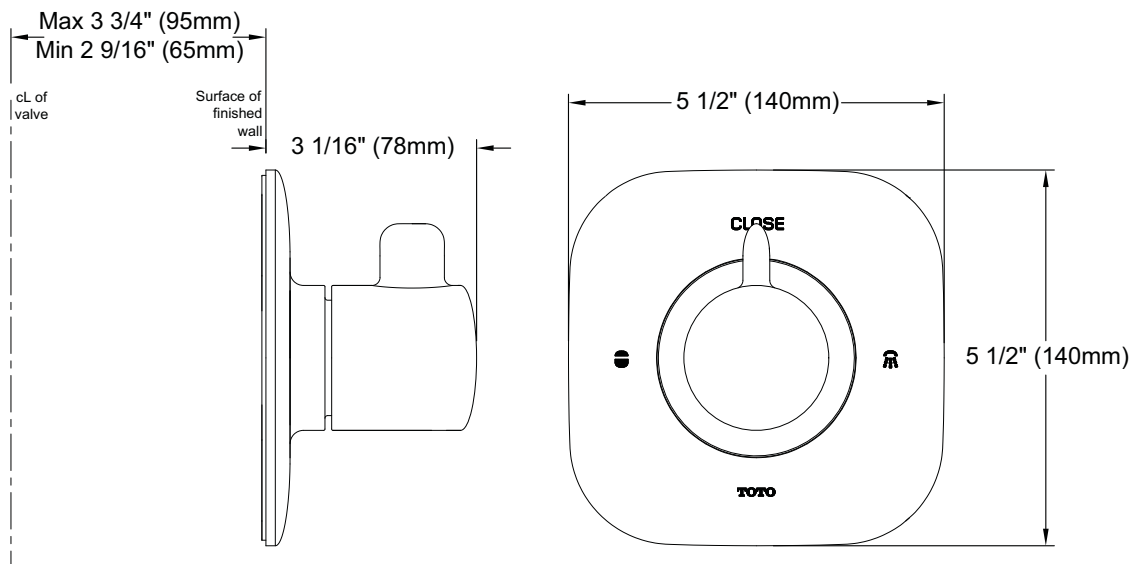

Volume control trim shall have a single-handle with diverter. Product shall be TOTO Model TS416D2#____ and required two-way volume control valve shall be TS2D.

TS416D2

Aquia® Two-Way Volume Control Trim

SPECIFICATIONS

- Warranty Lifetime Limited Warranty (Residential Use)
One Year (Commercial Use)
- Material Brass
- Shipping Weight 4.4 lbs.
- Shipping Dimensions 11" L x 12-3/8" W x 3-5/8" H

INSTALLATION NOTES

VALVE REQUIRED:
Two-Way volume control valve, model TS2D sold separately.

TOTO®

These dimensions and specifications are subject to change without notice