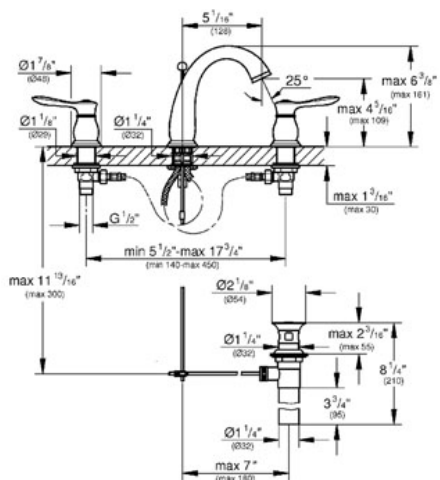

PARKFIELD
8" Lavatory Wideset
MODEL # 20390

Pure Freude an Wasser

GROHE America, Inc | 200 North Gary Avenue, Suite G, Roselle, IL 60172
Phone: +1 (800) 444-7643 | Fax: +1 (800) 225-2778 | us-customerservice@grohe.com

Product Description:
8" Lavatory Wideset

Standard Specification:

- GROHE StarLight® finish
- GROHE EcoJoy® technology for less water and perfect flow
- Solid Brass construction
- 1/2" ceramic cartridge (90° turn)
- Pop-up waste set
- Quick installation system
- Pressure resistant flexible connection hoses (between spout and side valves)
- Max Flow Rate 1.5 gpm (5.7 L/min)

Applicable Codes & Standards:

- Energy Policy Act of 1992
- NSF 61
- ASME A112.18.1/CSA B125.1
- US Federal and State material regulations
- EPA WaterSense®
- ICC/ANSI A117.1

Color:

- 20390 EN0 Brushed Nickel
- 20390 000 chrome