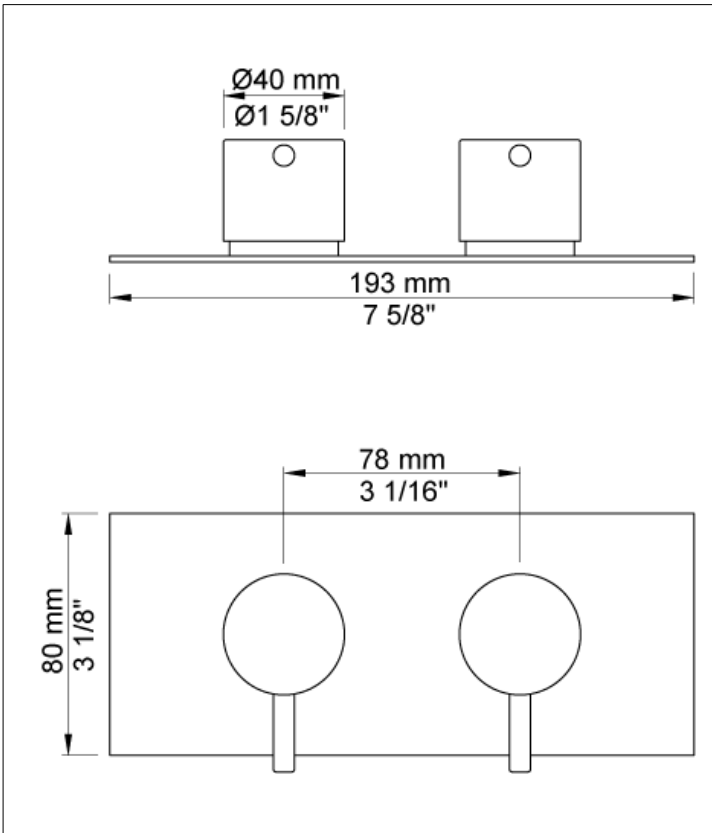

Date: _____

Client: _____

Project: _____

VOLA product: BK2

BK2

Two-handle mixer for bath filling to be used in conjunction with A24. Complete with adjustable bracket and water collection box. BK2 UP = Plumbed part, fixing bracket and water collection box. BK2 AP = Trim parts.

Flow

| | Bar: | 1,0 | 2,0 | 3,0 | 4,0 | 5,0 |
|-----|---------|------|------|------|------|------|
| BK2 | (l/min) | 27,1 | 38,4 | 47,0 | 54,3 | 60,7 |
| A24 | (l/min) | 11,3 | 15,9 | 19,5 | 22,5 | 25,2 |