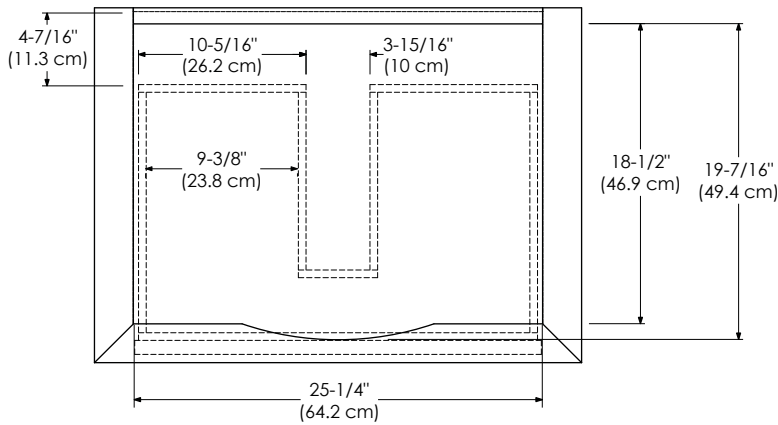

Soft Close and Full Extension drawers with Dovetail construction
Under mount glides
Matching finish throughout the interior
Optional Drawer Organizer
Matching Mirror and Medicine Cabinet

All Ronbow cabinets are made of solid hardwood or hardwood plywood and meet strict CARB Standards.
No particle Board or Micro-Density Fiberboard (MDF) are used.

Available finishes:

- VINTAGE HONEY R01
- VINTAGE CAFÉ R12

Available tops:

- CERAMIC SINKTOP
- STONE COUNTER
- TECHSTONE™ TOP
- WIDEAPPEAL™ TOP

TOP VIEW