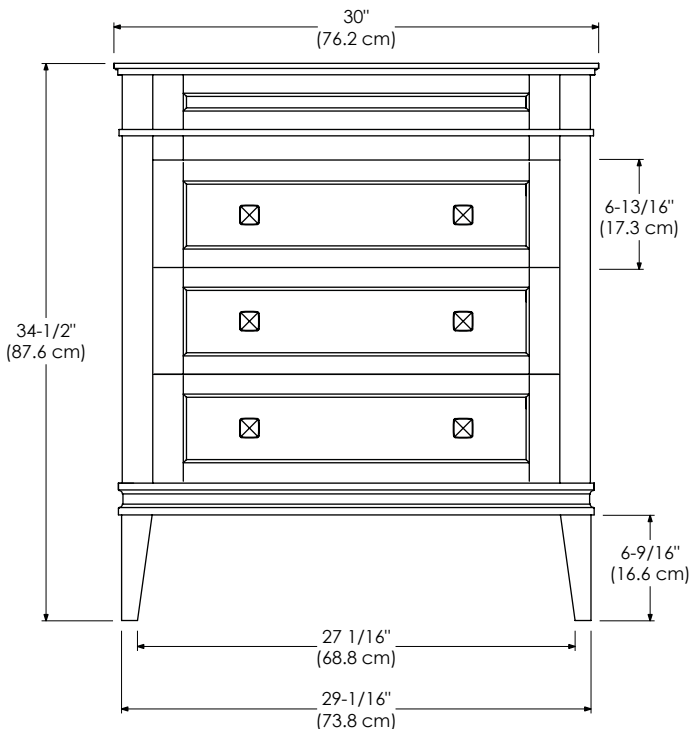

Soft Close and Full Extension drawers with Dovetail construction
Under mount glides
Matching finish throughout the interior
Optional Drawer Organizer
Matching Mirror and Medicine Cabinet

All Ronbow cabinets are made of solid hardwood or hardwood plywood and meet strict CARB Standards.
No particle Board or Micro-Density Fiberboard (MDF) are used.

Available finishes:

- VINTAGE HONEY R01
- VINTAGE CAFÉ R12

Available tops:

- CERAMIC SINKTOP
- STONE COUNTER
- TECHSTONE™ TOP
- WIDEAPPEAL™ TOP

TOP VIEW

FRONT VIEW

SIDE VIEW