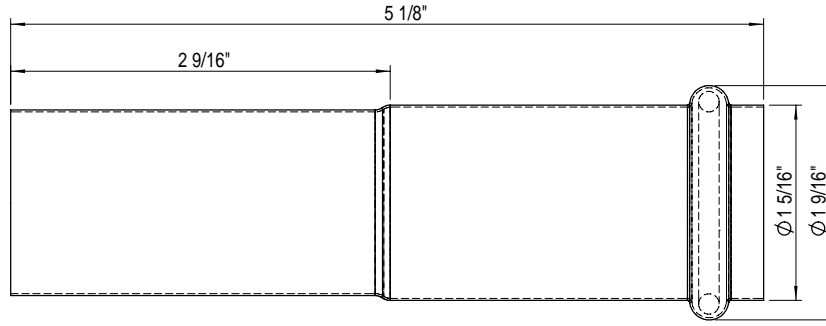

Exposed Tail Piece Extension 9DBETP1

TEL: 905-851-6781
FAX: 905-851-8031
TOLL FREE: 800-461-5901

the RUBINET FAUCET COMPANY

www.rubinet.com