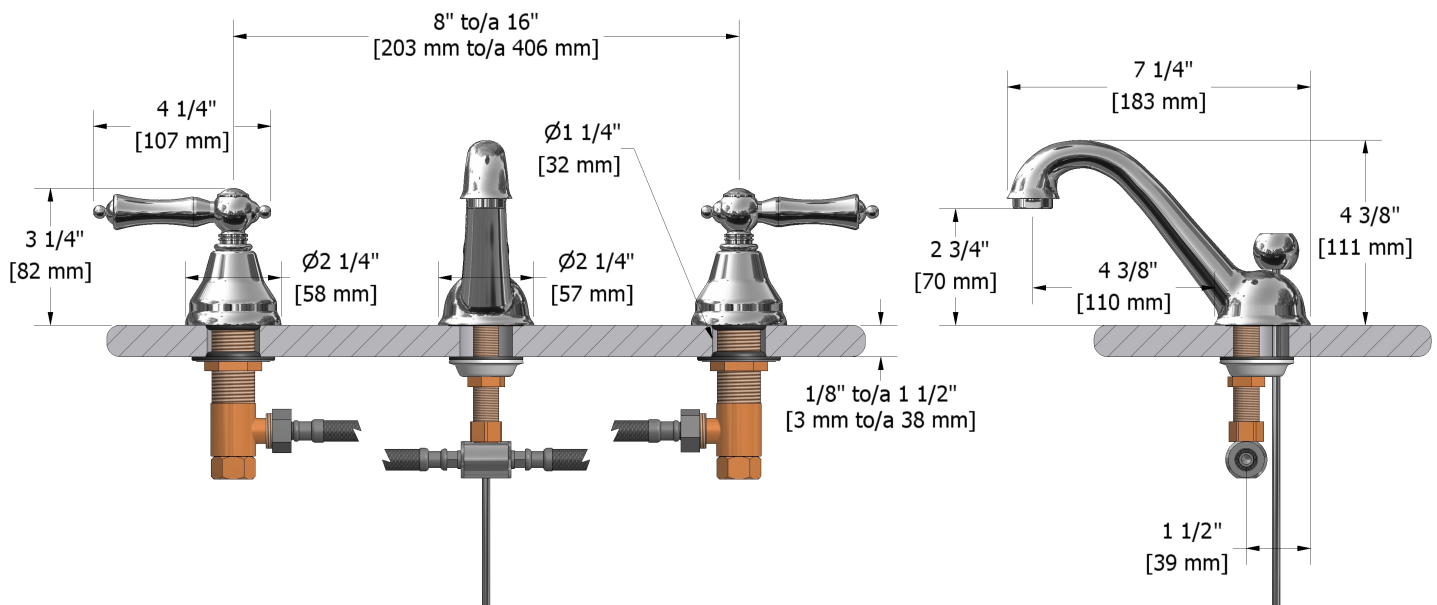

Certifications

- CSA B125.1
- NSF61
- ASME A112.18.1
- CMR248 Approval