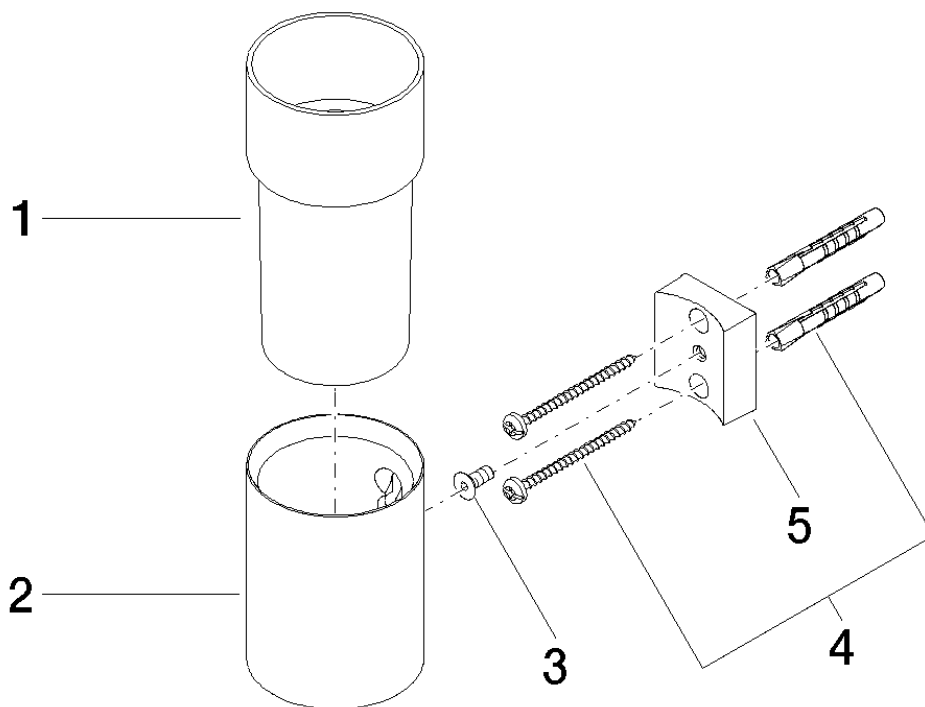

### Product specifications

- Crystal brush container, frosted
- Diameter 2 3/8"
- Height 4 3/4"
- 4 3/8" projection

**Exploded assembly drawing**

**Order quantity**

| <b>No.</b> | <b>Article number</b> | <b>Name</b> | <b>Installation quantity</b> |
|------------|-----------------------|-------------|------------------------------|
| 1          | 08900000882           | glass       | 1                            |
| 2          | 081797569ff           | holder      | 1                            |
| 3          | 09303011790           | screw       | 1                            |
| 4          | 0530310250090         | fixing set  | 1                            |
| 5          | 081010530ff           | holder      | 1                            |