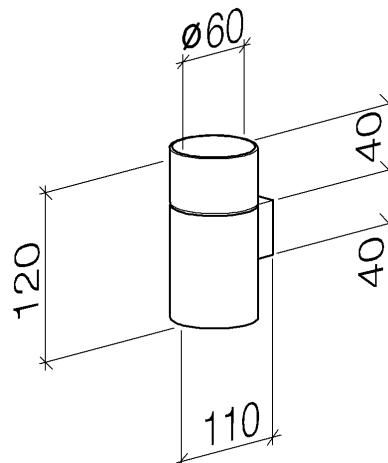

### Product specifications

- Crystal brush container, frosted
- Diameter 2 3/8"
- Height 4 3/4"
- 4 3/8" projection

**Exploded assembly drawing**

**Order quantity**

| <b>No.</b> | <b>Article number</b> | <b>Name</b> | <b>Installation quantity</b> |
|------------|-----------------------|-------------|------------------------------|
| 1          | 08900000882           | glass       | 1                            |
| 2          | 081797569ff           | holder      | 1                            |
| 3          | 09303011790           | screw       | 1                            |
| 4          | 0530310250090         | fixing set  | 1                            |
| 5          | 081010530ff           | holder      | 1                            |