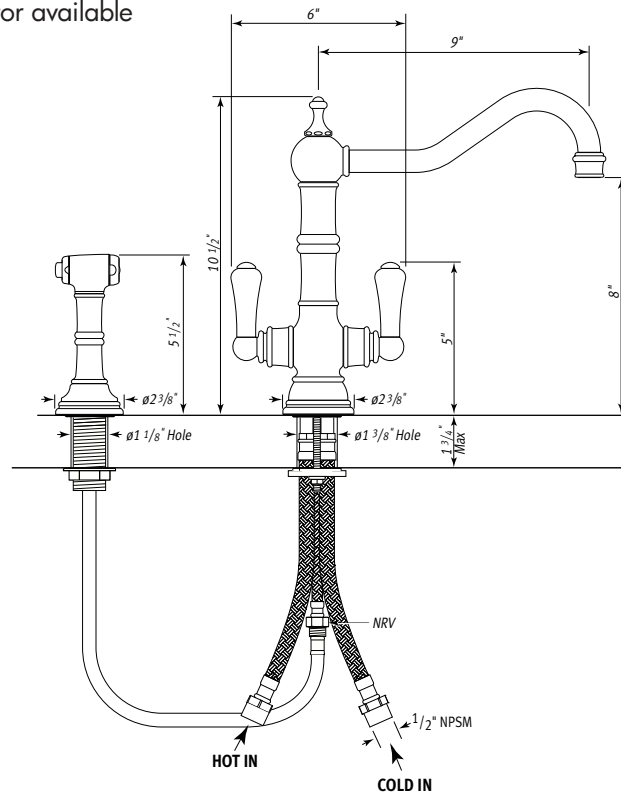

Single Hole Mixer with Sidespray

ROHL Perrin & Rowe Kitchen

U.4766*

FEATURES

- Metal levers only
- Made from solid brass
- 1/4-turn ceramic disc valves
- 9" reach swivel spout
- Insulated brass sidespray
- 1 3/4" max. installation depth on deck
- Low flow 1.5 GPM aerator available

COLORS/FINISHES

- Polished Chrome
- Polished Nickel
- Satin Nickel
- Inca Brass
- English Bronze

WARRANTY

- Limited Lifetime

* For CA/VT, place a "-2" at end of model number for code compliant product. (Example A3608LMAPC-2)