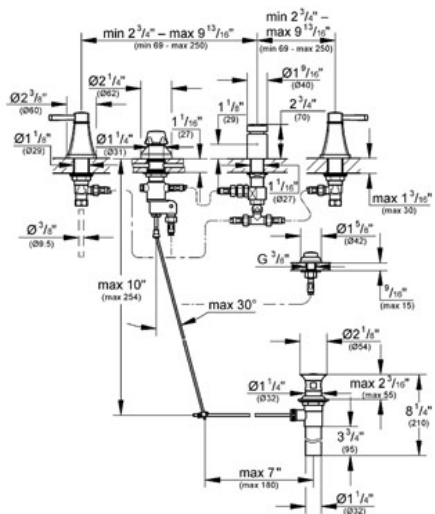

GRANDERA
 Two-handle bidet mixer 1/2"
 M-Size
 MODEL # 24034

Pure Freude an Wasser

GROHE America, Inc | 200 North Gary Avenue, Suite G, Roselle, IL 60172
 Phone: +1 (800) 444-7643 | Fax: +1 (800) 225-2778 | us-customerservice@grohe.com

ADA

Product Description:
 Two-handle bidet mixer 1/2"
 M-Size

Standard Specification:

- GROHE StarLight® finish
- Five hole installation
- Valves hot/cold with 1/2" cartridge (90°)
- Vertical spray and rim flush
- Vacuum breaker
- Combination transfer valve/pop-up lift rod
- Stainless Steel Braided Flexible Supplies
- Max Flow Rate 2.2 gpm

Applicable Codes & Standards:

- Energy Policy Act of 1992
- ASME A112.18.1/CSA B125.1
- ICC/ANSI A117.1

Color:

- 24034 000 chrome
- 24034 EN0 Brushed Nickel