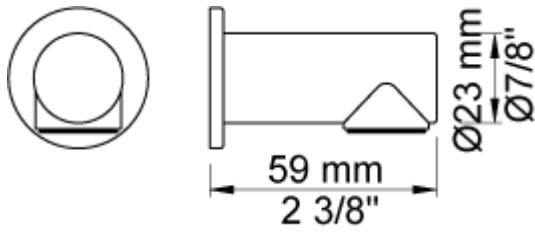

Date:

Client:

Project:

VOLA product: T3

T3

Soap magnet.

Available in colours

- Color 02, Grey
- Color 04, Light blue
- Color 05, Orange
- Color 06, Light green
- Color 08, Yellow
- Color 09, Dark grey
- Color 12, Mocca
- Color 14, Bright red
- Color 15, Dark blue
- Color 16, Polished chrome
- Color 17, Gloss black
- Color 18, White
- Color 19, Natural brass
- Color 20, Brushed chrome
- Color 21, Carmine red
- Color 25, Pink
- Color 27, Matt black