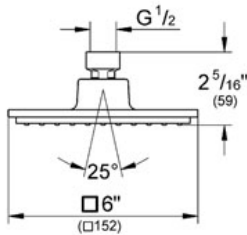

Product Description:
Head shower 1 spray

Standard Specification:

- GROHE StarLight® finish
- 6" x 6"
- Ball-joint
- rotation angle $\pm 12^\circ$
- GROHE DreamSpray® perfect spray pattern
- GROHE EcoJoy® technology for less water and perfect flow
- SpeedClean anti-lime system
- Inner WaterGuide for a longer life
- Suitable for instantaneous heater
- Rain
- 1/2" Connection thread
- Max Flow Rate 2.5 gpm at 80 psi (9.5 L/min)