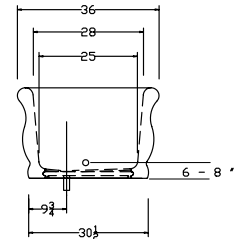

## AVAILABLE SIZES

66" L x 36" W x 23" D 21" ID

Available as drop-in: 66" L x 36" W x 22" H

- Linear Overflow  
Available in multiple finishes

Air Inlet location  
at 9"00 from overflow

- Remote Control

- Tower