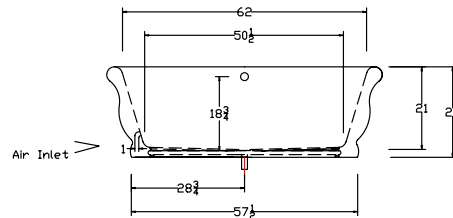

- Linear Overflow  
Available in multiple finishes

Air Inlet location  
at 9"00 from overflow

- Remote Control

- Tower