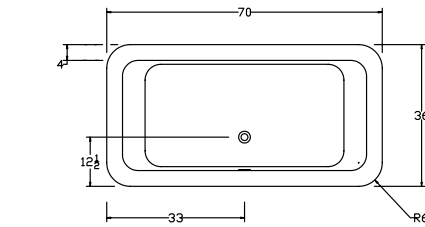

## AVAILABLE SIZES

66" L x 36" W x 23" D 21" ID

Available as drop-in: 66" L x 36" W x 22" H

- Linear Overflow  
Available in multiple finishes

Air Inlet location  
at 9"00 from overflow

- Remote Control

- Tower