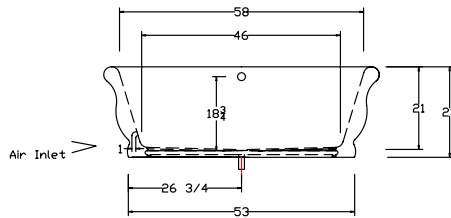

- Linear Overflow  
Available in multiple finishes

Air Inlet location  
at 9"00 from overflow

- Remote Control

- Tower