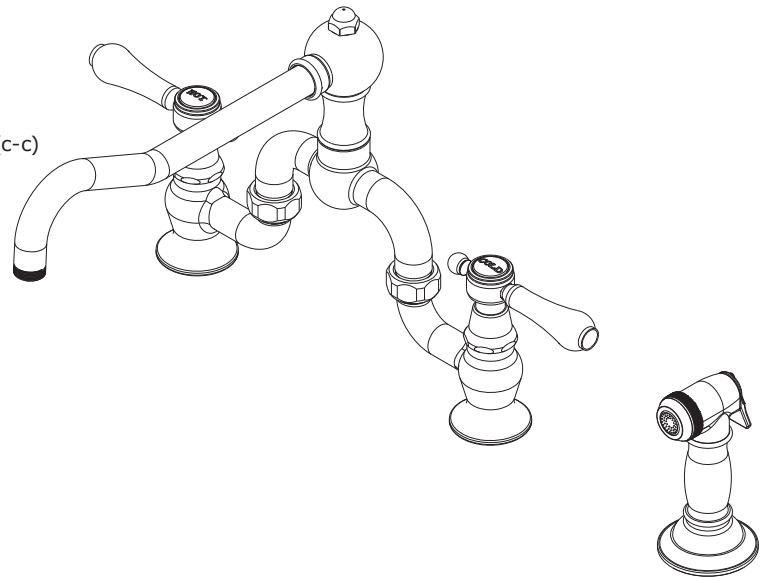

CHESTERFIELD

Features

- Solid brass construction
- Bridge-style brass valve bodies
- Quarter-turn washerless ceramic disc valve cartridges
- ADA compliant traditional lever handles
- Swivel spout assembly with integral diverter assembly
- Solid brass pull-out sidespray assembly
- 6-9/16" (16.7 cm) spout height at outlet
- 8-1/2" (21.6 cm) min. to 10-3/8" (26.4 cm) max. spout reach (c-c)
- For 8" (20.3 cm) centers - Maximum 9-3/4" (24.9 cm)
- 1.8 gallons (6.8 liters) per minute maximum flow rate

Bridge Style Kitchen Faucet with Sidespray

9453-1

Codes / Standards Compliance

Meets or exceeds the following at date of manufacture:

- ASME A112.18.1/CSA B125.1
- IAPMO/cUPC
- IPC
- NSF 61
- ADA
- ICC/ANSI A117.1
- Energy Policy Act of 1992
- All applicable US Federal and State material regulations

Product Specification:

Add "Color / Finish" suffix to Model number, below.

The Bridge Style Kitchen Faucet with Sidespray shall be made of solid brass construction. Faucet shall incorporate a swivel spout assembly with integral side-spray diverter assembly and feature bridge-style brass valve bodies with quarter-turn washerless ceramic disc valve cartridges. Faucet shall have a 1.8 gallons (6.8 liters) per minute maximum flow rate. Product shall be for 8" (20.3 cm) centers - Maximum 9-3/4" (24.8 cm). Product shall incorporate a 6-9/16" (16.7 cm) spout height at outlet and an 8-1/2" (21.6 cm) min. to 10-3/8" (26.4 cm) max. spout reach (c-c). Faucet shall incorporate ADA compliant traditional lever handles. Bridge-Style Kitchen Faucet with Sidespray shall be Newport Brass Model 9453-1/____.