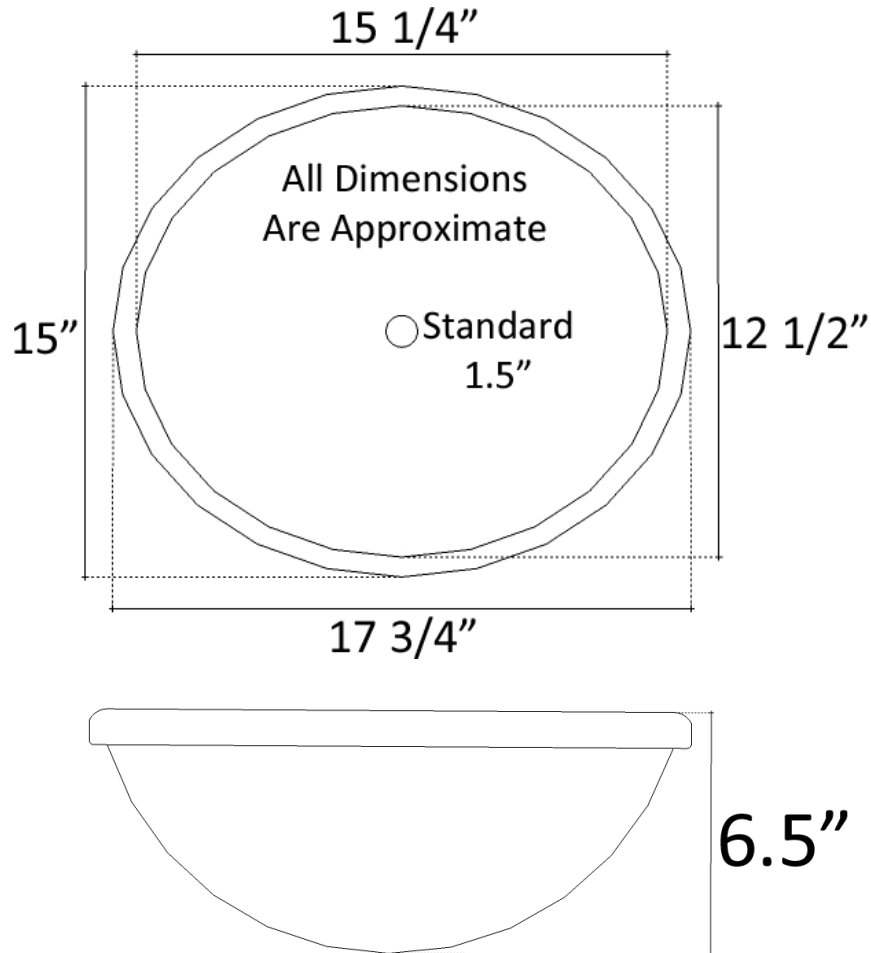

**Description:**

- Moored Onyx
- Vessel Mount or Drop-In
- No Color Options (Honey Onyx only)
- Sealed with Color Enhancing Sealer

**Available Drains:**

<b>D004</b>	Grid Strainer
<b>D005</b>	Lift and Turn
<b>D006</b>	Pop-up w/ horizontal lift rod
<b>D101</b> <b>- D604</b>	Decorative Drain

**DIMENSIONS WILL VARY. DO NOT use this sheet as a guide for countertop cuts.**