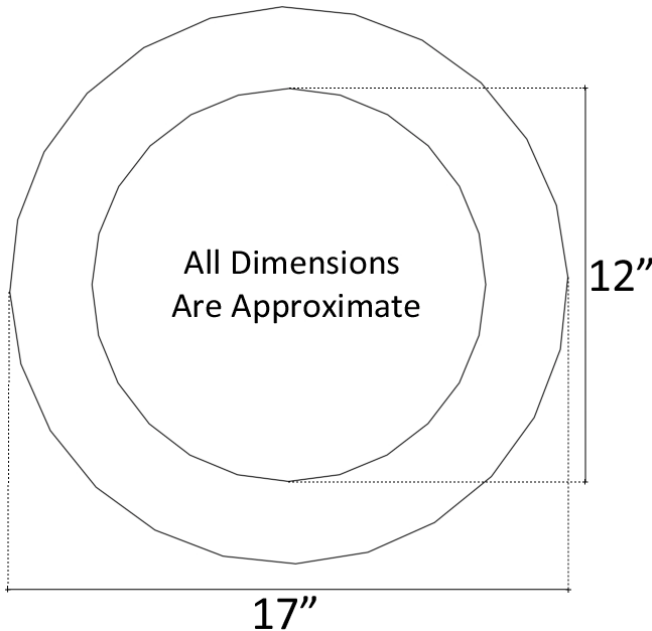

| - Tile Color (by #)   |  |
|---|--|
| Numbers are grouped by height. Only choose tiles with same height |  |
| <b>1-12</b>   | Venetian Glass (call for pricing on 11-12) |
| <b>13-17</b>  | Tumbled Stone                              |
| <b>18-20</b>  | Mother of Pearl                            |

**DIMENSIONS WILL VARY. DO NOT use this sheet as a guide for countertop cuts.**