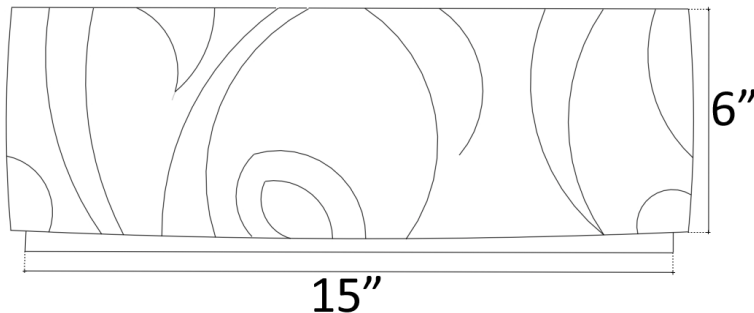

DIMENSIONS WILL VARY. DO NOT use this sheet as a guide for countertop cuts.