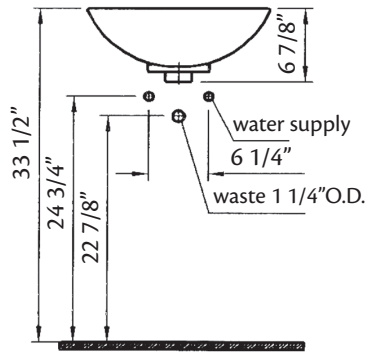

## 1225 YORK Overcounter Lavatory

17 7/8" x 17 3/4" x 6 1/4" O.D.

*Cheviot Products' fireclay lavatories are crafted from dense, heat-resistant clay fired at extremely high temperatures. Coated with a thick enamel of fine powdered glass, this product is stronger, warp-resistant and highly durable for ease of cleaning and resistance to bacteria and other microbes.*

MA Code Approved

**Colours:** White

**Drillings:** Single hole drilling only

**Related Products:**

**5289 SEINE**  
Single Hole Faucet

**5291 THAMES**  
Single Hole Faucet

**Note:** Rough-in dimensions may vary +/- 1/2" and are subject to change. No responsibility is assumed by Cheviot Products Inc. One Year Limited Warranty against manufacturer's defects.