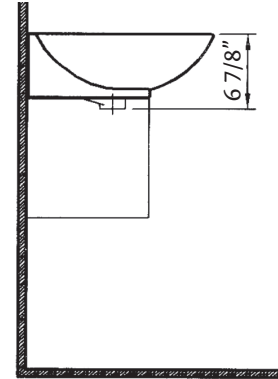

## 1225 YORK Overcounter Lavatory

17 7/8" x 17 3/4" x 6 1/4" O.D.

*Cheviot Products' fireclay lavatories are crafted from dense, heat-resistant clay fired at extremely high temperatures. Coated with a thick enamel of fine powdered glass, this product is stronger, warp-resistant and highly durable for ease of cleaning and resistance to bacteria and other microbes.*

MA Code Approved

**Colours:** White

**Drillings:** Single hole drilling only

**Related Products:**

**5289 SEINE**  
Single Hole Faucet

**5291 THAMES**  
Single Hole Faucet

**Note:** Rough-in dimensions may vary +/- 1/2" and are subject to change. No responsibility is assumed by Cheviot Products Inc. One Year Limited Warranty against manufacturer's defects.