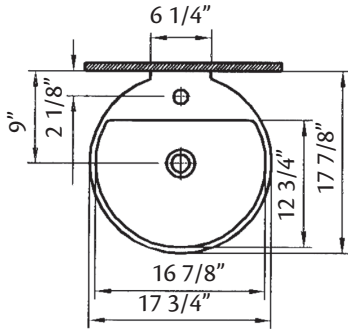

## 1225 YORK Overcounter Lavatory

17 7/8" x 17 3/4" x 6 1/4" O.D.

*Cheviot Products' fireclay lavatories are crafted from dense, heat-resistant clay fired at extremely high temperatures. Coated with a thick enamel of fine powdered glass, this product is stronger, warp-resistant and highly durable for ease of cleaning and resistance to bacteria and other microbes.*

MA Code Approved

**Colours:** White

**Drillings:** Single hole drilling only

**Related Products:**

**5289 SEINE**  
Single Hole Faucet

**5291 THAMES**  
Single Hole Faucet

**Note:** Rough-in dimensions may vary +/- 1/2" and are subject to change. No responsibility is assumed by Cheviot Products Inc. One Year Limited Warranty against manufacturer's defects.