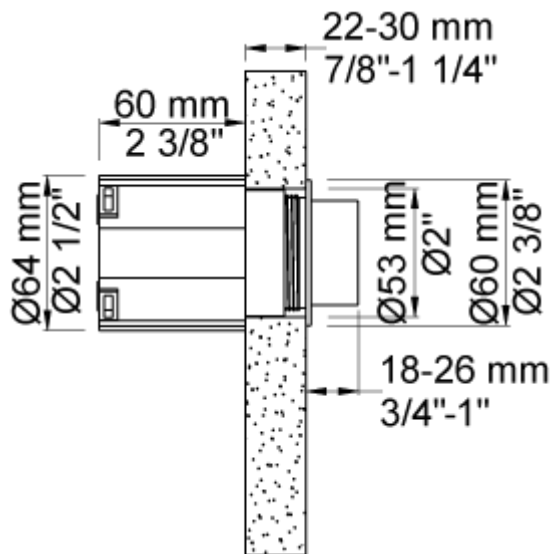

Date:

Client:

Project:

VOLA product: A83

**A83**

Push button for dual flow system for Geberit (Serie 100/200/300/320) and Ifö (installationkit IFÖ artnr 98930) with pneumatic flush.

**Available in colours**