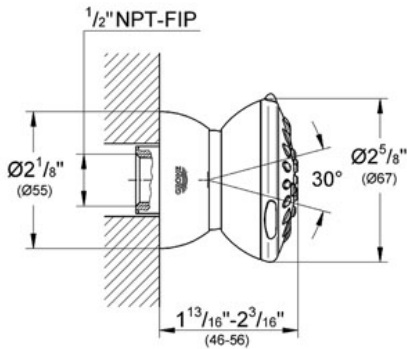

MOVARIO 70 NPT Side Shower 2 Sprays

MODEL # 28528

Pure Freude an Wasser

GROHE America, Inc | 200 North Gary Avenue, Suite G, Roselle, IL 60172
Phone: +1 (800) 444-7643 | Fax: +1 (800) 225-2778 | us-customerservice@grohe.com

Product Description: Side Shower 2 Sprays

Standard Specification:

- GROHE StarLight® finish
- SpeedClean anti-lime system
- GROHE EcoJoy® 2.4 g flow limiter
- Extreme low profile
- Ball-joint
- 1/2" NPT Female Threads
- 2 adjustable sprays: Wide Spray / Massage
- Max Flow Rate 2.5 gpm at 80 psi (9.5 L/min)

Applicable Codes & Standards:

- Energy Policy Act of 1992
- ASME A112.18.1/CSA B125.1

Color:

- 28528 000 chrome
- 28528 EN0 Brushed Nickel
- 28528 ZB0 Oil Rubbed Bronze
- 28528 BE0 Sterling inf