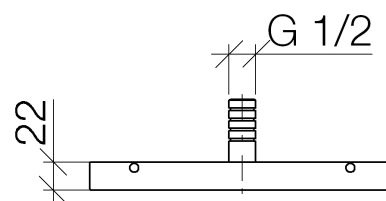

### Product specifications

- **7/8" projection**
- Jet regulator mit 36 individual jets 8 1/2 x 3/8"
- Connection 1/2", can be cut to length
- Plate 9 1/2" x 2 3/8"
- Plug-in connection mounting
- Water flow rate limited to max. 2.5 gpm

### Accessories required

- Rough-in adaptor; 35080970

**Exploded assembly drawing**

**Order quantity**

<b>No.</b>	<b>Article number</b>	<b>Name</b>	<b>Installation quantity</b>
1	0430310240190	fixing set	1
2	09179705390	holder	1
3	9024031990090	connection	1
4	90312008700ff	plug	1
5	09311114490	pin	2
6	091701185ff	casing	1
7	9029030710090	insert	1