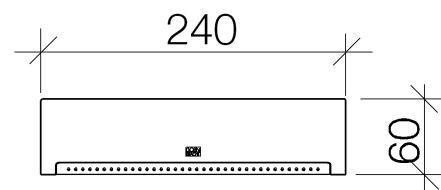

### Product specifications

- **7/8" projection**
- Jet regulator mit 36 individual jets 8 1/2 x 3/8"
- Connection 1/2", can be cut to length
- Plate 9 1/2" x 2 3/8"
- Plug-in connection mounting
- Water flow rate limited to max. 2.5 gpm

### Accessories required

- Rough-in adaptor; 35080970

**Exploded assembly drawing**

**Order quantity**

<b>No.</b>	<b>Article number</b>	<b>Name</b>	<b>Installation quantity</b>
1	0430310240190	fixing set	1
2	09179705390	holder	1
3	9024031990090	connection	1
4	90312008700ff	plug	1
5	09311114490	pin	2
6	091701185ff	casing	1
7	9029030710090	insert	1