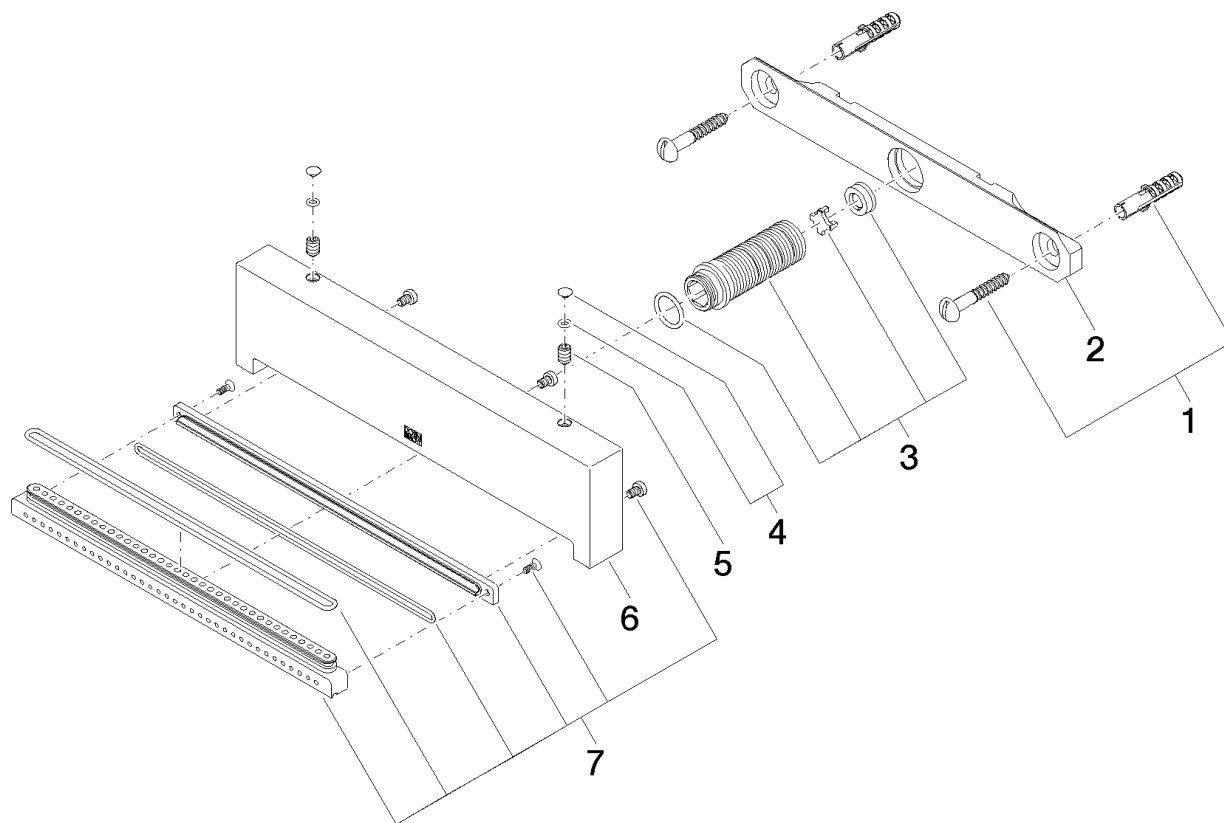

### Product specifications

- **7/8" projection**
- Jet regulator mit 36 individual jets 8 1/2 x 3/8"
- Connection 1/2", can be cut to length
- Plate 9 1/2" x 2 3/8"
- Plug-in connection mounting
- Water flow rate limited to max. 2.5 gpm

### Surfaces

- chrome 13425979-00
- matt black 13425979-33

### Accessories required

- Rough-in adaptor; 35080970

**Exploded assembly drawing**

**Order quantity**

<b>No.</b>	<b>Article number</b>	<b>Name</b>	<b>Installation quantity</b>
1	0430310240190	fixing set	1
2	09179705390	holder	1
3	9024031990090	connection	1
4	90312008700ff	plug	1
5	09311114490	pin	2
6	091701185ff	casing	1
7	9029030710090	insert	1