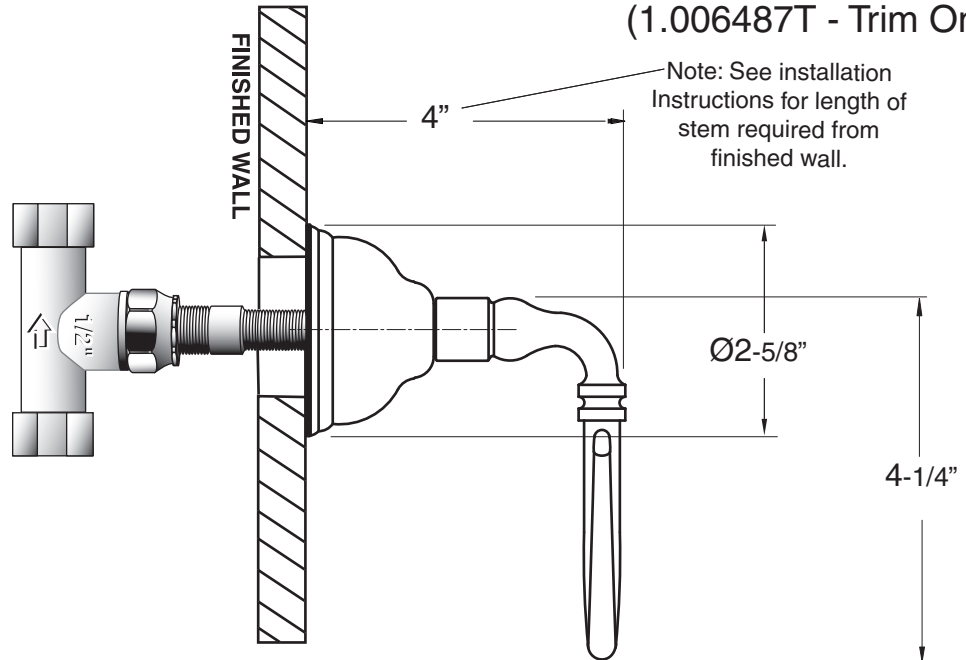

FEATURES:

This product meets and exceeds the following codes and standards

- Meets: ASME A112.18.1-2005/CSAB125.1-2005
- Replacement Cartridge: No. 18.30.036

1/2" In-Line Shut-Off

Valve & Trim

1.006487

Bordeaux Handle

(1.006487T - Trim Only)

Note: Measurements are subject to change or cancellation. No responsibility is assumed for use of superseded or voided pages.