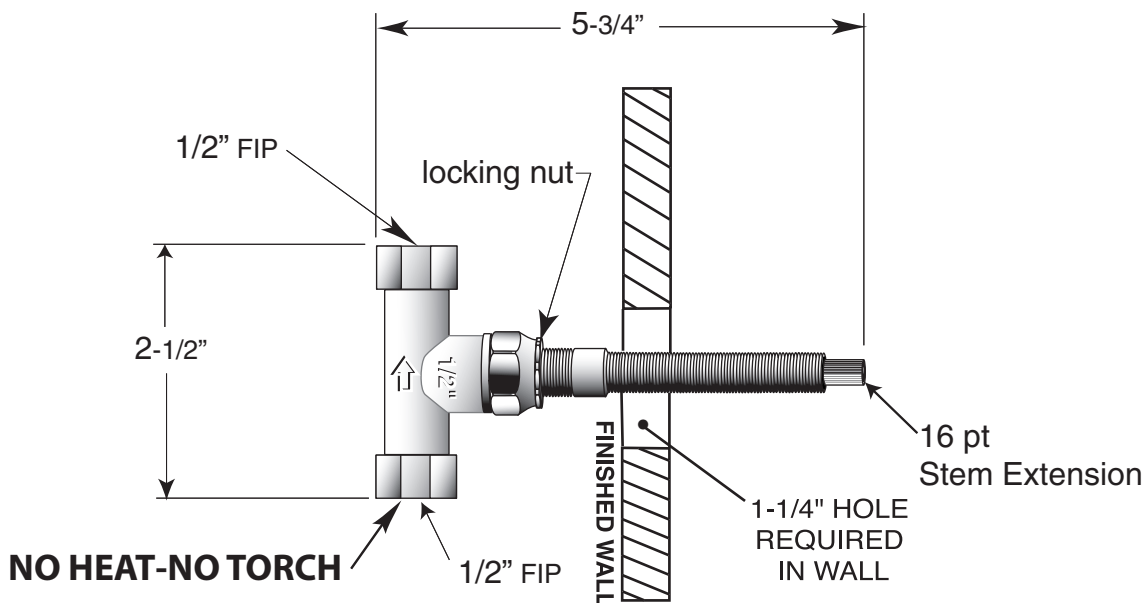

FEATURES:

This product meets and exceeds the following codes and standards

- Meets: ASME A112.18.1-2005/CSAB125.1-2005
- Replacement Cartridge: No. 18.30.036

1/2" In-Line Shut-Off

Valve & Trim

1.006487

Bordeaux Handle

(1.006487T - Trim Only)

Note: Measurements are subject to change or cancellation. No responsibility is assumed for use of superseded or voided pages.