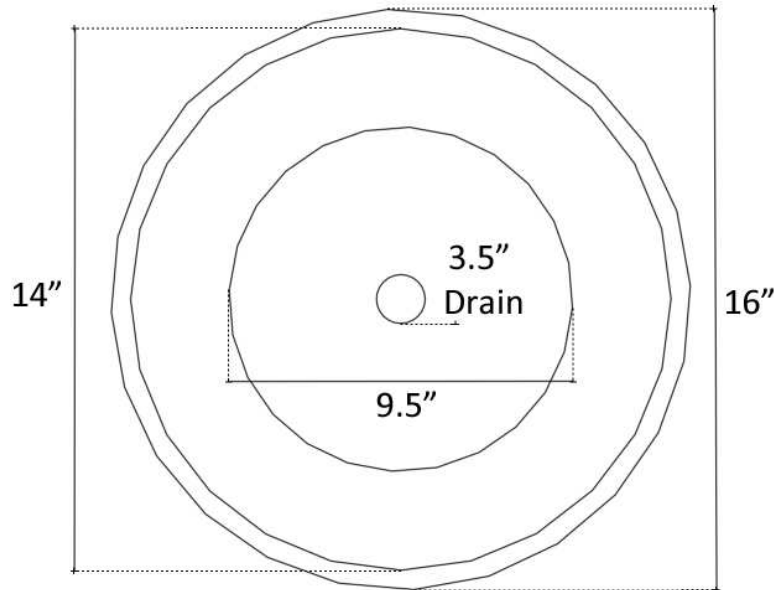

**Description:**

- Copper
- Drop-In or Undermount
- Use standard 3.5" drain
- Clean with mild soap  
No abrasive chemicals

**Available Finishes:**

- DB** Dark Bronze
- WC** Weathered Copper
- PN** Polished Nickel
- SN** Satin Nickel
- PW** Pewter

**Available Drains:**

- D003** 3.5" Basket Strainer
- D007** Disposal Flange

**DIMENSIONS WILL VARY. DO NOT** use this sheet as a guide for countertop cuts.