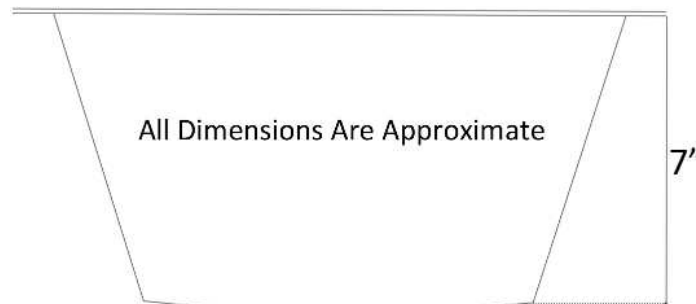

DIMENSIONS WILL VARY. DO NOT use this sheet as a guide for countertop cuts.