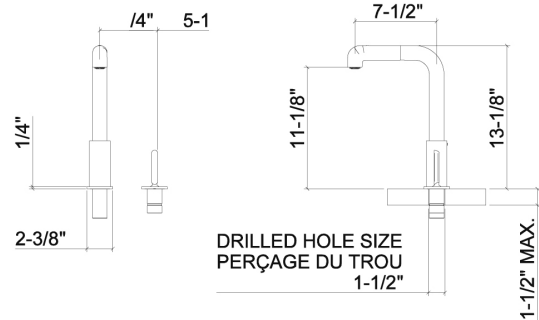

306211 Latitude

Project name: _____

Specifier: _____ Contractor: _____

Features

- Remote single lever
- 180° swivel spout
- Pull out spray kitchen faucet
- Ceramic disk cartridge for precise water flow/temperature
- Solid brass construction for long life and durability
- 2.2 GPM conservation aerator
- Flexible and quiet braided nylon inlet hoses included with 3/8" connectors
- Dual fonction spray head
- Easy clean spray head
- Certifications: AB1953 compliant, LEAD FREE, CSA B125.1-2011 (pending), ASME A112.18.1-2011 (pending), NSF61.9
- ADA compliant lever handle for easy operation
- Made in Italy
- 1-year limited warranty on is faucets against defects of material & manufacturing defects
- A limited lifetime warranty on ceramic disk cartridge and flex hose

Product specifications

Pull out spray kitchen faucet with swivel spout. Remote single lever. Ceramic cartridge for high precision. 180° swivel head that works for any sinks size.

Warranty

Julien inc. offers a 1-YEAR LIMITED WARRANTY on its faucets against manufacturing and material defects. A LIMITED LIFETIME WARRANTY is offered on ceramic disk cartridge and flex hoses. For further details on our product warranty, please refer to our catalog or Web site.

Available finishes