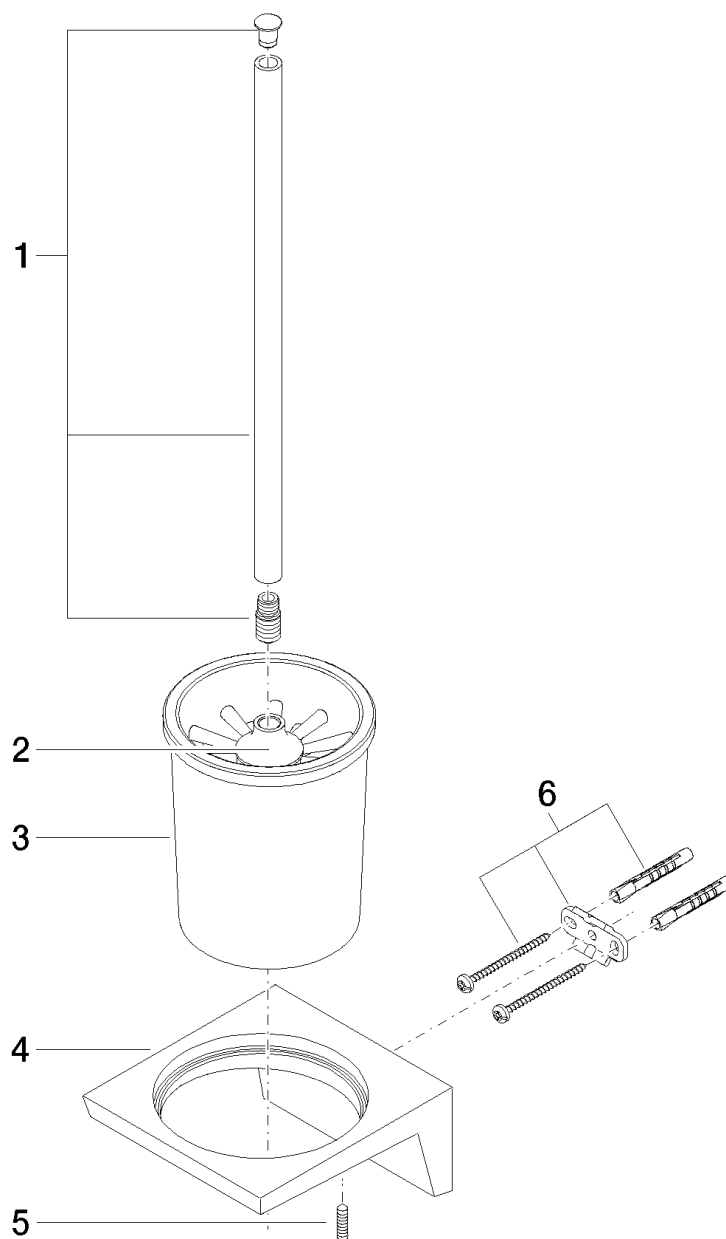

Product specifications

- Brush matte black
- Crystal glass
- Width 4 3/4"
- Height 16 3/8"
- 5 1/8" projection

Surfaces

- | | |
|-------------|-------------|
| • chrome | 83900730-00 |
| • chrome | 83900730-00 |
| • champagne | 83900730-47 |
| • champagne | 83900730-47 |

Exploded assembly drawing

Order quantity

No.	Article number	Name	Installation quantity
1	90209750700ff	handle	1
2	08185060090	brush	1
3	08900400882	glass	1
4	081773508ff	holder	1
5	09311111390	pin	1
6	0517207170090	fixing set	1