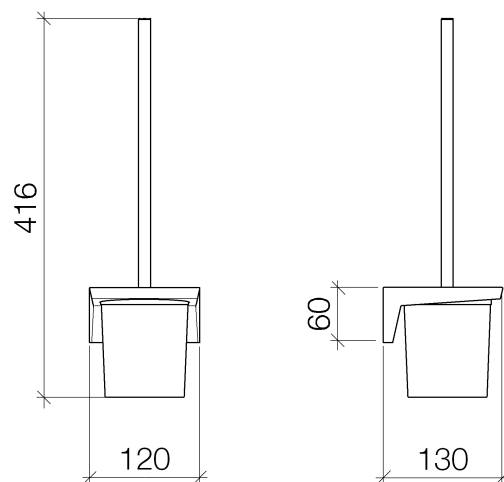

Product specifications

- Brush matte black
- Crystal glass
- Width 4 3/4"
- Height 16 3/8"
- 5 1/8" projection

Surfaces

- | | |
|-------------|-------------|
| • chrome | 83900730-00 |
| • chrome | 83900730-00 |
| • champagne | 83900730-47 |
| • champagne | 83900730-47 |

Exploded assembly drawing

Order quantity

No.	Article number	Name	Installation quantity
1	90209750700ff	handle	1
2	08185060090	brush	1
3	08900400882	glass	1
4	081773508ff	holder	1
5	09311111390	pin	1
6	0517207170090	fixing set	1