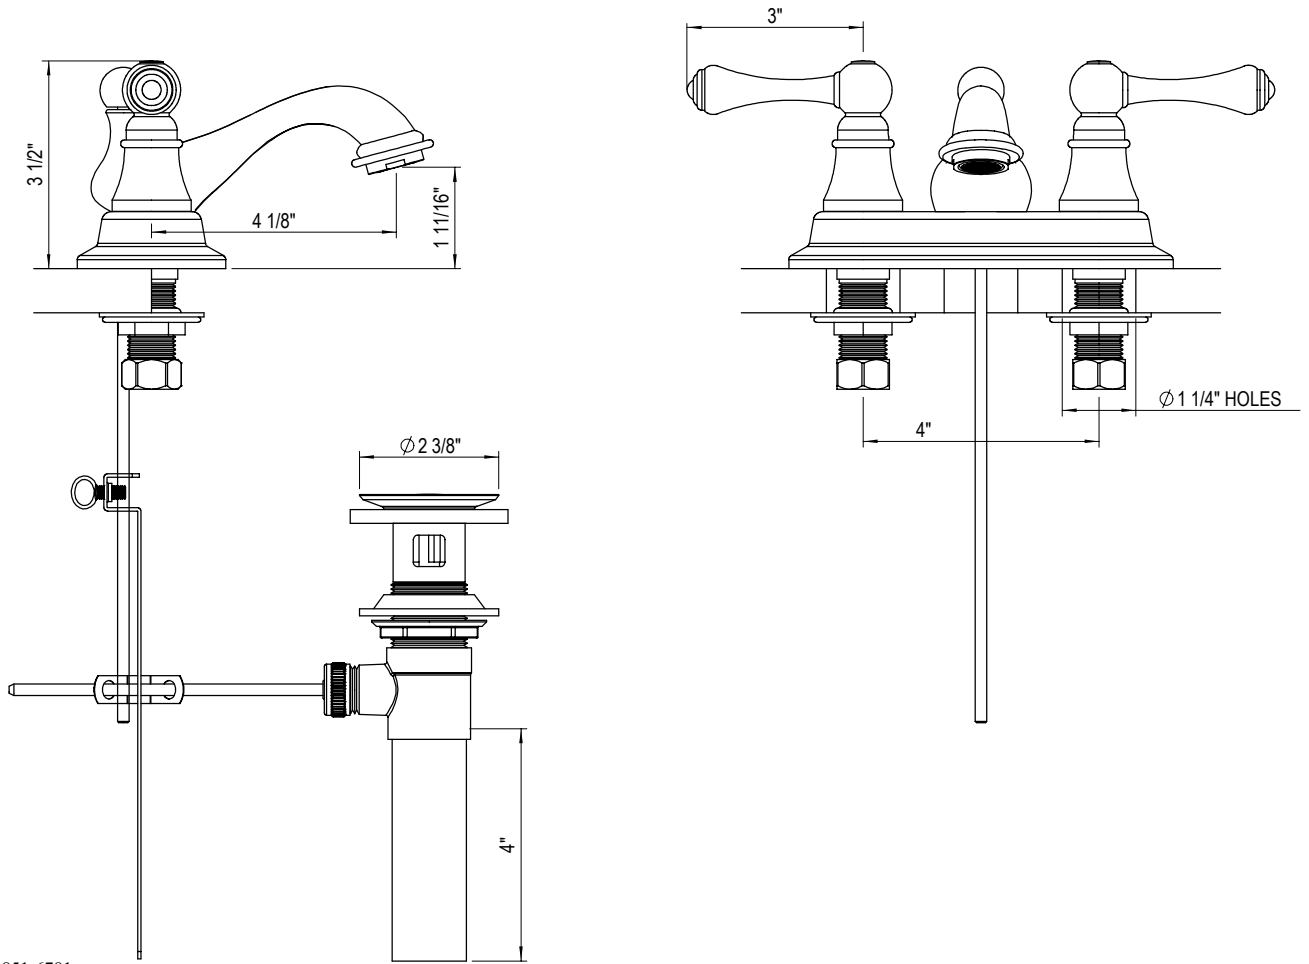

4" Centre Lavatory Set with Pop-Up 1BRBFML

TEL: 905-851-6781
FAX: 905-851-8031
TOLL FREE: 800-461-5901

the RUBINET FAUCET COMPANY

www.rubinet.com