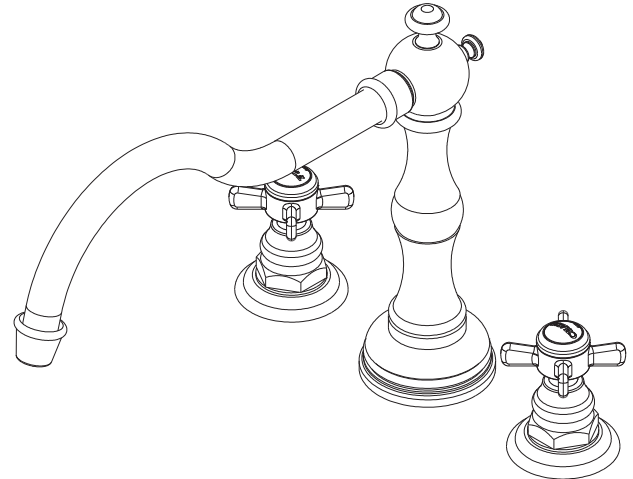

## Roman Tub Deck Trim

### Features

- Solid brass construction
- ADA compliant traditional cross handles
- 6" (15.2 cm) spout height at outlet
- 11-9/16" (29.4 cm) spout reach (c-c)
- Intended for use with Newport Brass rough valve kit (Required Accessory) which incorporates the following:
  - Brass valve bodies and quick-connect spout fitting
  - Quarter-turn washerless ceramic disc 3/4" valve cartridges

### Required Accessory:

Trim, above, and Rough Valve Kit, below, must both be specified.

Application	Roman Tub			Roman Tub with Handshower					
	Hot Valve	Cold Valve	Spout Quick-Connect Fitting	Hot Valve	Cold Valve	Spout Quick-Connect Fitting	Poly-Braided Hose	Handshower Diverter	H/S Flange Hardware
Inlet/Outlet Size	3/4"	3/4"	3/4"	3/4"	3/4"	3/4"	1/2"	1/2" / 3/4"	-
Part Number	<input type="checkbox"/> 1-502			<input type="checkbox"/> 1-503					
Image									

### Product Specification:

Add "Color / Finish" suffix to Tub Deck Trim model number, below.

The Roman Tub Deck Trim shall be made of solid brass construction. Roman Tub Deck Trim shall incorporate ADA compliant traditional cross handles. Product shall incorporate a 6" (15.2 cm) spout height at outlet and a 11-9/16" (29.4 cm) spout reach (c-c). Rough valve kit shall incorporate brass valve bodies with quarter-turn washerless ceramic disc 3/4" valve cartridges and a quick-connect spout fitting. Roman Tub Deck Trim shall be Newport Brass Model 3-1006/\_\_\_\_ and Newport Brass rough valve kit shall be 1-502.