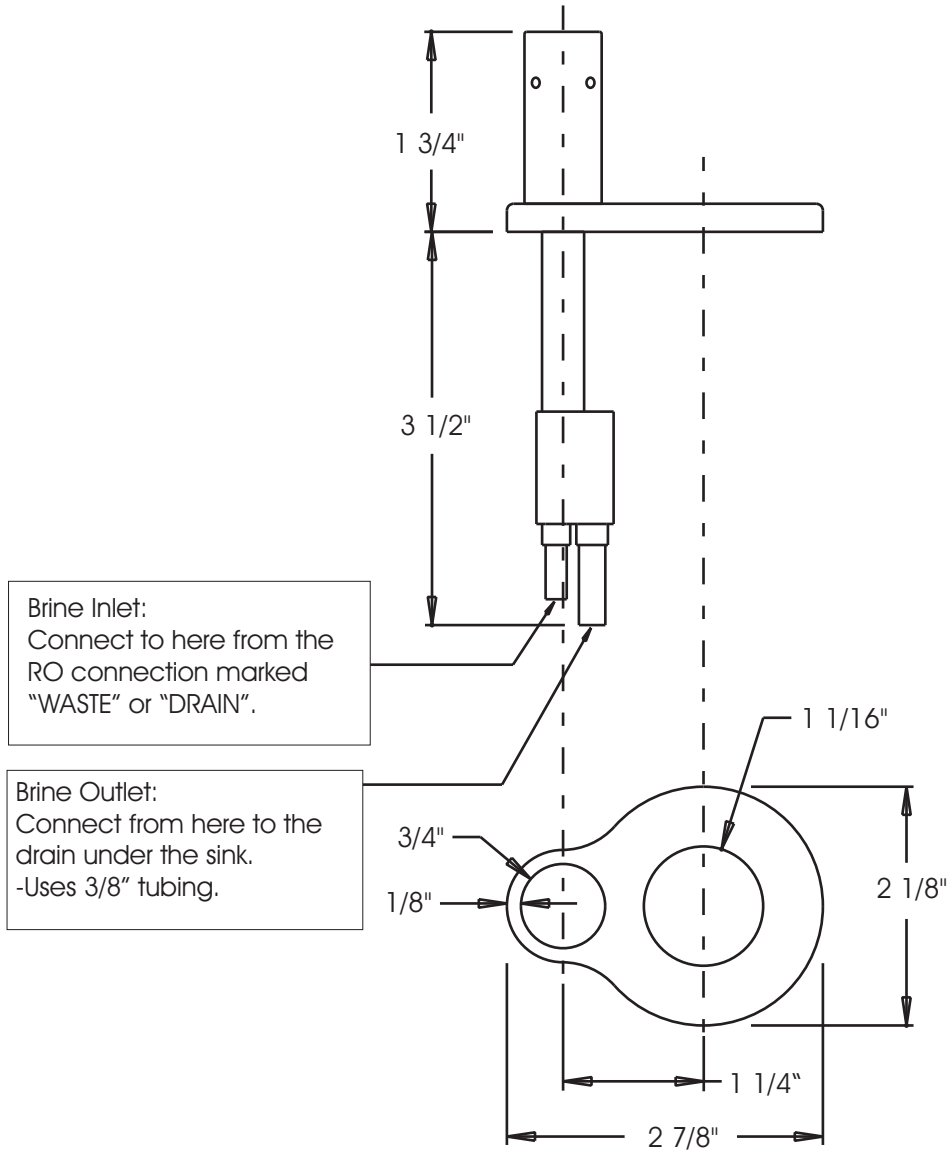

41180 Raintree Court
Murrieta, CA 92562
1-888-304-0660
www.waterstoneco.com

ITEM NO: **2200**

STYLE: **CONTEMPORARY**

INTENDED USE: RO AIRGAP

CUSTOMER NAME:

JOB NO:

DIMENSIONS MAY VARY AND ARE SUBJECT TO CHANGE. NO RESPONSIBILITY IS ASSUMED FOR USE OF SUPERCEDED OR VOIDED DATA

Technical Specifications

- Designed for use with Waterstone filtration faucets.
- Solid brass construction.

Codes/Standards Applicable

Specified model meets or exceeds the following:

- ASME A112.18.1
- CSA B125.1