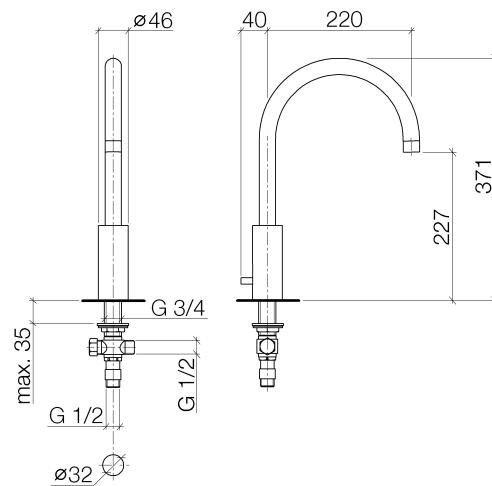

### Product specifications

- **8 5/8" projection**
- Swivel spout 180°
- M 22 x 1 aerator – female thread
- Back flow preventer in shower outlet
- Automatic diverter
- Total height 14 5/8"
- Height to aerator/spout outlet 9"
- 1 1/4" hole diameter
- Deck mounted

Internal backflow preventer.

Do not use the flange when installing on bathtub rim.

**Exploded assembly drawing**

**Order quantity**

<b>No.</b>	<b>Article number</b>	<b>Name</b>	<b>Installation quantity</b>
<b>1</b>	90282216601ff	spout	1
<b>2</b>	90230102400ff	aerator	1
<b>3</b>	09311106190	pin	1
<b>4</b>	09303005490	screw	1
<b>5</b>	092033030ff	handle	1
<b>6</b>	04111004900ff	connection	1
<b>7</b>	9016020040090	spring	1
<b>8</b>	04310903000ff	pull-rod	1
<b>9</b>	09141002190	seal	1
<b>10</b>	09240408190	nipple	1
<b>11</b>	0417110201090	distributor	1
<b>12</b>	9023100120090	gasket kit	1
<b>13</b>	0421020060092	cap	1
<b>14</b>	0423100040190	fixing set	1
<b>15</b>	0424030240190	nipple	1
<b>16</b>	09230104090	back-flow preventer	1
<b>17</b>	9028220100090	conversion kit	1