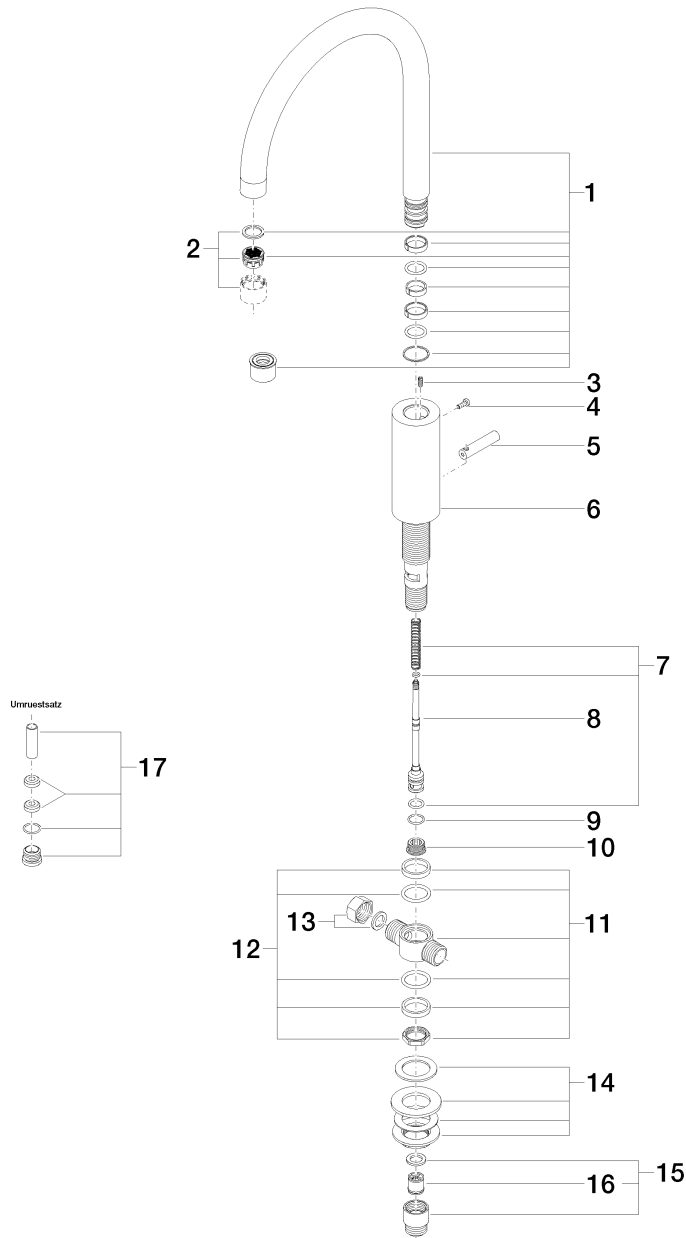

### Product specifications

- **8 5/8" projection**
- Swivel spout 180°
- M 22 x 1 aerator – female thread
- Back flow preventer in shower outlet
- Automatic diverter
- Total height 14 5/8"
- Height to aerator/spout outlet 9"
- 1 1/4" hole diameter
- Deck mounted

Internal backflow preventer.

Do not use the flange when installing on bathtub rim.

### Surfaces

- |                 |             |
|-----------------|-------------|
| • chrome        | 13512885-00 |
| • chrome        | 13512885-00 |
| • matt platinum | 13512885-06 |
| • matt platinum | 13512885-06 |

**Exploded assembly drawing**

**Order quantity**

<b>No.</b>	<b>Article number</b>	<b>Name</b>	<b>Installation quantity</b>
<b>1</b>	90282216601ff	spout	1
<b>2</b>	90230102400ff	aerator	1
<b>3</b>	09311106190	pin	1
<b>4</b>	09303005490	screw	1
<b>5</b>	092033030ff	handle	1
<b>6</b>	04111004900ff	connection	1
<b>7</b>	9016020040090	spring	1
<b>8</b>	04310903000ff	pull-rod	1
<b>9</b>	09141002190	seal	1
<b>10</b>	09240408190	nipple	1
<b>11</b>	0417110201090	distributor	1
<b>12</b>	9023100120090	gasket kit	1
<b>13</b>	0421020060092	cap	1
<b>14</b>	0423100040190	fixing set	1
<b>15</b>	0424030240190	nipple	1
<b>16</b>	09230104090	back-flow preventer	1
<b>17</b>	9028220100090	conversion kit	1