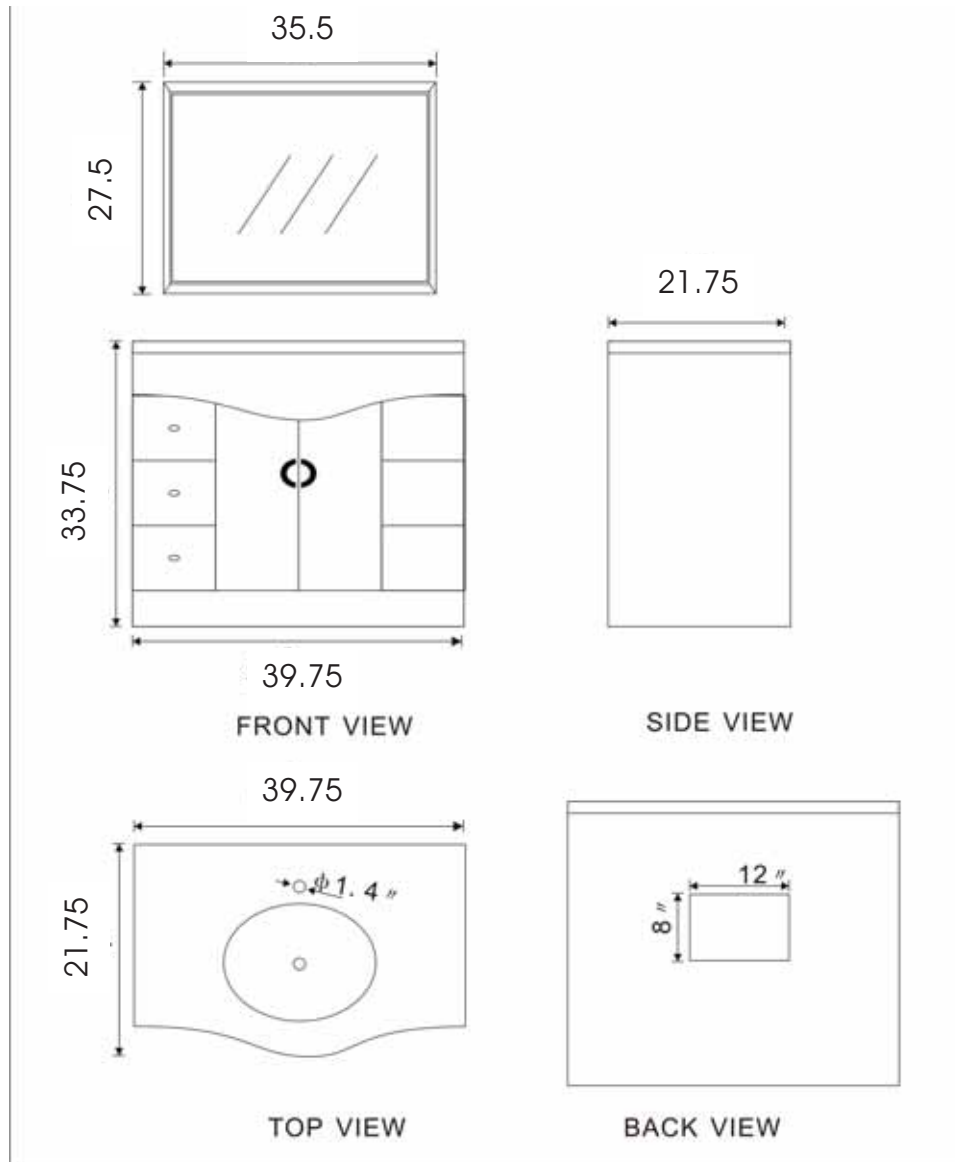

DEC061 Aria 40" Single Sink Vanity (Faucet not included)

Design Element™
Bath Furniture

Designer's Pick Collection

An aqua-colored frosted glass counter-top, seamless oval drop-in sink, stylized handles, and dark espresso cabinet give the Aria a look that is not quite as spartan as some modern designs tend to be, yet still slick and contemporary. Features-wise, this set retains all the quality and functional design elements (no pun intended) that our vanities are known for, such as solid oak construction, a water-resistant finish, tempered glass, soft-closing double doors, and a chrome pop-up drain. Included is a matching framed mirror.

Aria 40" Single Sink Vanity

DEC061 Product Features

- Solid Hardwood Construction
- Aqua Green Tempered Glass Countertop
- Integrated Drop-In Sink
- Polished Chrome Pop-Up Drain
- Soft-Closing Double Doors
- Matching Framed Mirror
- Satin Nickel Finish Hardware
- 6 Functional Pull-out Drawers
- 1 Double Door Cabinet
- Faucet Not Included
- Specs: 40"W x 22"D x 34"H