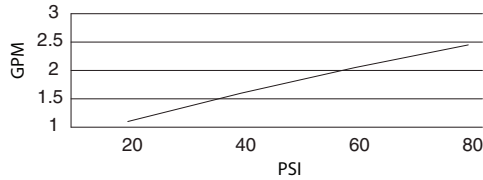

SPECIFICATIONS

ANU™ SINGLE HANDLE PULL-OUT KITCHEN FAUCET

Model

D456720

Description

- Ceramic disc valve
- 15 3/4" high spout, 8 3/4" spout length
- 2 function spray/aerated stream
- Quiet running hose with spring retraction
- Single hole mount

Standards

- NSF 61-9
- Energy Policy Act of 1992

NSF/ANSI 372

- ASME A112.18.1M/A112.18.1
- NSF/ANSI 372
- CSA B125.1

- ADA Accessibility Guidelines for Buildings and Facilities - 4.27.4 Controls and Mechanisms

Warranty

Danze products are covered by a manufacturer's limited "lifetime" warranty for manufacturing defects.

Flow Rate

Finishes Available

- Chrome
- Other: Refer to Price List for additional finish