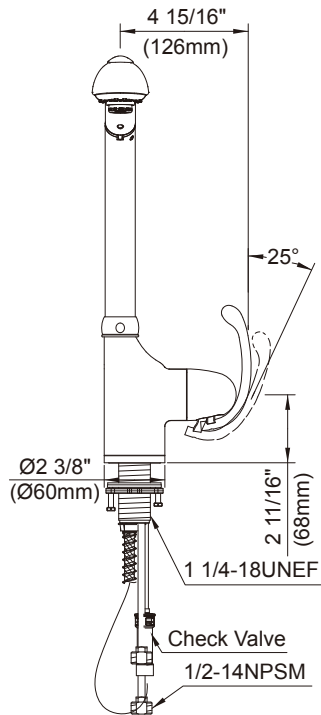

Submittal Information:

Job Name: _____
Contractor: _____

Location: _____
Contact #: _____