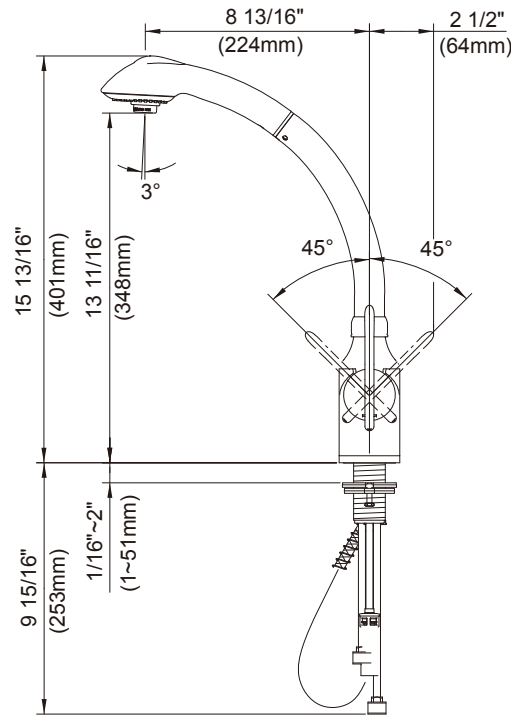

Submittal Information:

Job Name: _____
Contractor: _____

Location: _____
Contact #: _____