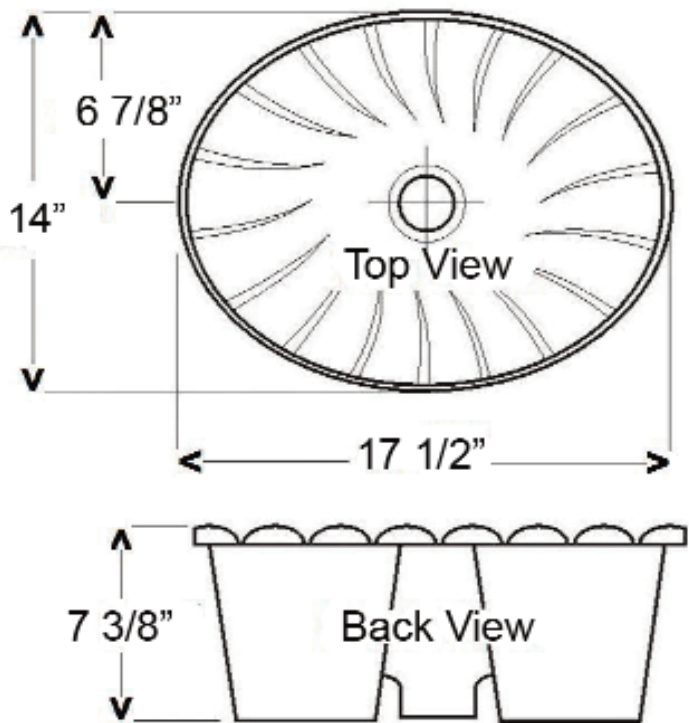

CORONA BASIN

Cat. No.
4-465

W: 17 1/2"
D: 14"
H: 7 3/8"
Flange: 1 3/4"

Features:

- ▶ Drop-in basin
- ▶ Vitreous China
- ▶ Overflow
- ▶ Available in 3 colors
- ▶ Graceful scalloped edging
- ▶ Traditional style

Colors:

WH White
BQ Bisque
BL Black

Compliance Certification

- Meets or exceeds the following specifications: ASME A112.19.2
- 2008 and CSA B45.1-08 for vitreous china fixtures.

Interior Dimensions:

Basin Interior: 15 1/4"W x 11 1/2"D
Basin Depth: 5"

Dimensions of fixture are nominal and may vary within the range of tolerances established by ASME Standard A112.19.2. Dimensions and specifications subject to change without notice.