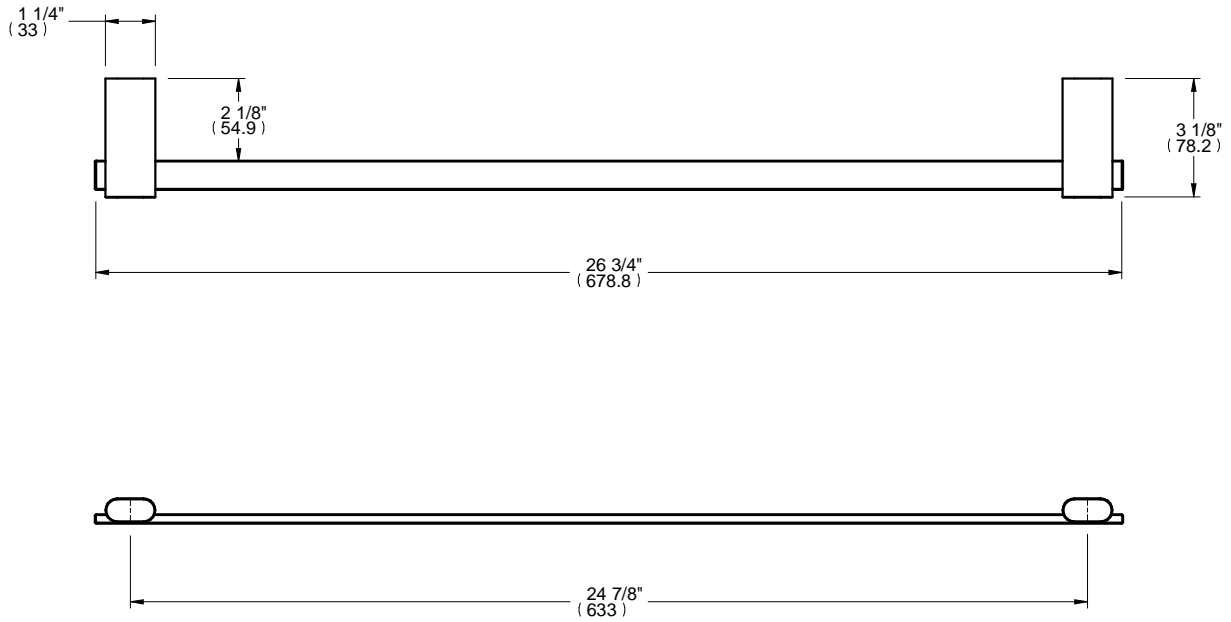

L1

ALTMANS RESERVES THE RIGHT TO MODIFY AND CHANGE SPECIFICATIONS AT ANY TIME. PLEASE VERIFY DIMENSIONS PRIOR TO INSTALLATION.

Features
Available in All Finishes
Brass Construction
Wall Mounted Accessory

Through-Hole Specifications

DIMENSIONS SHOWN TO NEAREST 1/16"