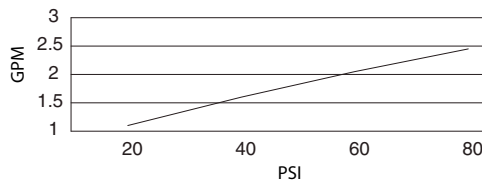

SPECIFICATIONS

PARMA™ SINGLE HANDLE PULL-DOWN KITCHEN FAUCET

Model

D455158 (Replaces D457158 series)

Description

- Ceramic disc valve
- 22 ¾" high spout, 10" spout length
- 2 function spray/aerated stream
- Spring-action wand
- Single hole mount

Standards

Certified to NSF/ANSI 61 Section 9

- NSF 61-9
- Energy Policy Act of 1992

NSF/ANSI 372

- ASME A112.18.1M/A112.18.1
- NSF/ANSI 372
- CSA B125.1

- ADA Accessibility Guidelines for Buildings and Facilities - 4.27.4 Controls and Mechanisms

Warranty

Danze products are covered by a manufacturer's limited "lifetime" warranty for manufacturing defects.

Flow Rate

Finishes Available

- Chrome
- Other: Refer to Price List for additional finish