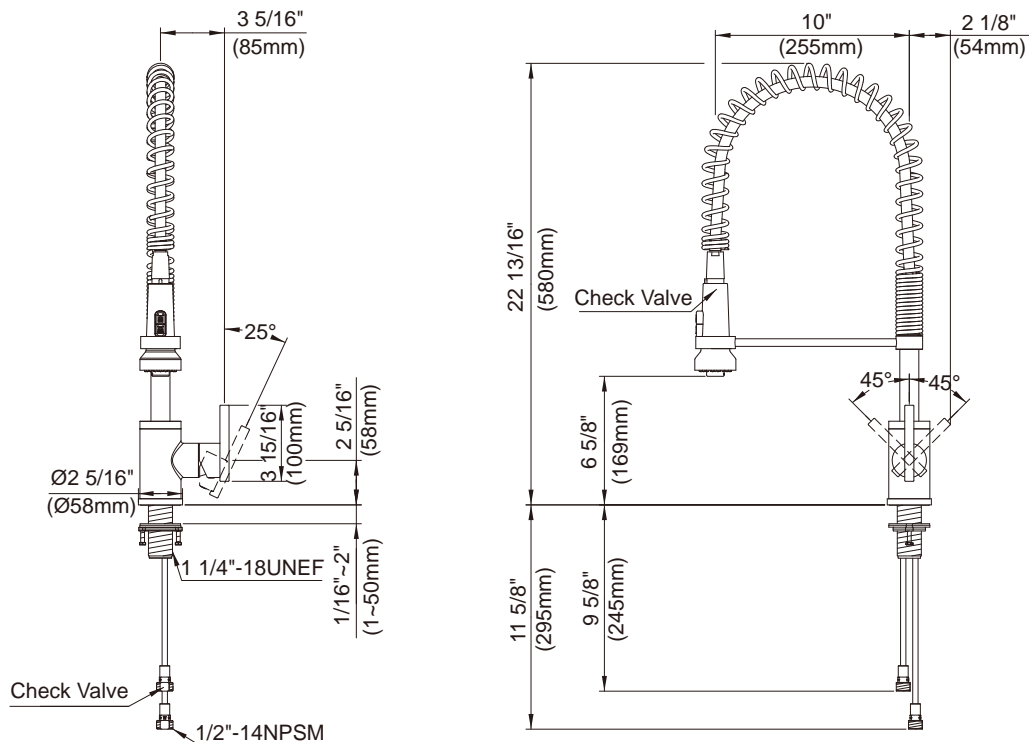

Submittal Information:

Job Name: _____
Contractor: _____

Location: _____
Contact #: _____