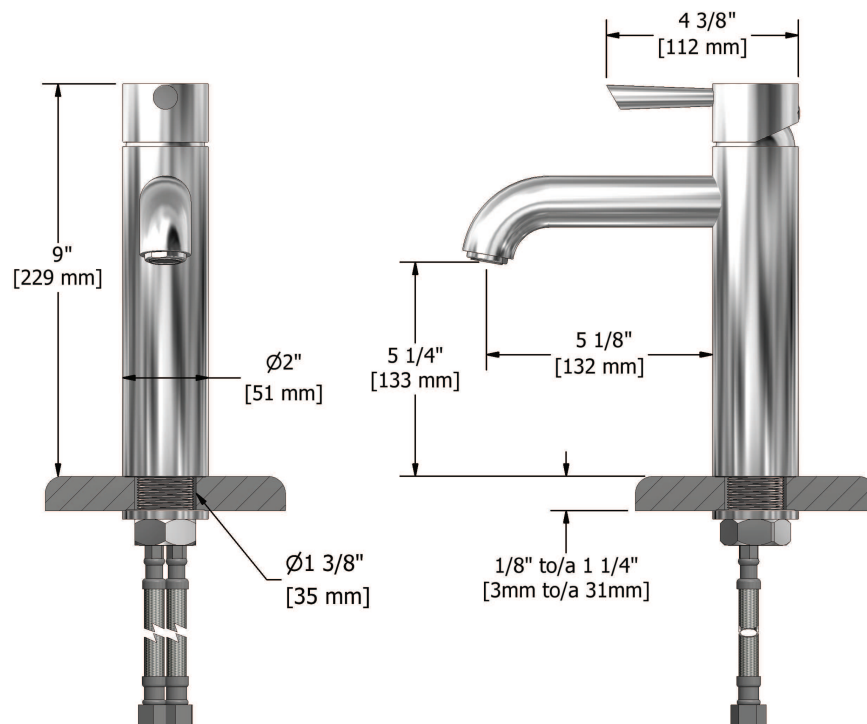

Certifications

- CSA B125.1
- NSF61
- ASME A112.18.1
- CMR248 Approval