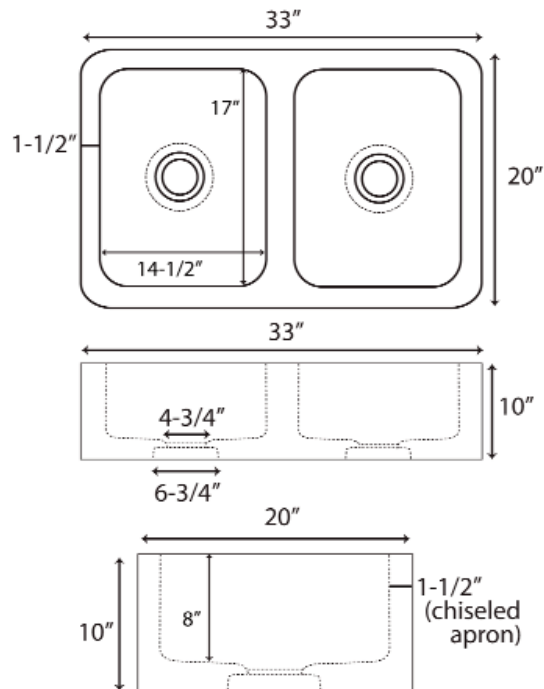

**33" BOWDON DOUBLE
BOWL FARMER SINK**

Cat. No
FSGDB4526

W: 33"
D: 20"
H: 10"

Features:

- ▶ Crafted from natural granite
- ▶ Easy to clean
- ▶ Polished interior and exterior
- ▶ Each individual stone sink is unique and varies
- ▶ Standard 3-1/2" drain opening fits most drains and disposals
- ▶ We recommend sealing with StoneTech sealer before use
- ▶ Optional support bars sold separately
- ▶ Unpolished naturally chiseled apron front
- ▶ No faucet holes
- ▶ Available in 2 finishes

Finishes:

GPBL Polished Black Granite
GPBG Polished Blue-Gray Granite

***Please do NOT cut hole without
template or actual product.**

Interior Dimensions:

Each Basin:

Basin Interior: 14-1/4" W x 17" D
Basin Depth: 8"

Dimensions of fixture are nominal and may vary slightly. Dimensions and specifications subject to change without notice.