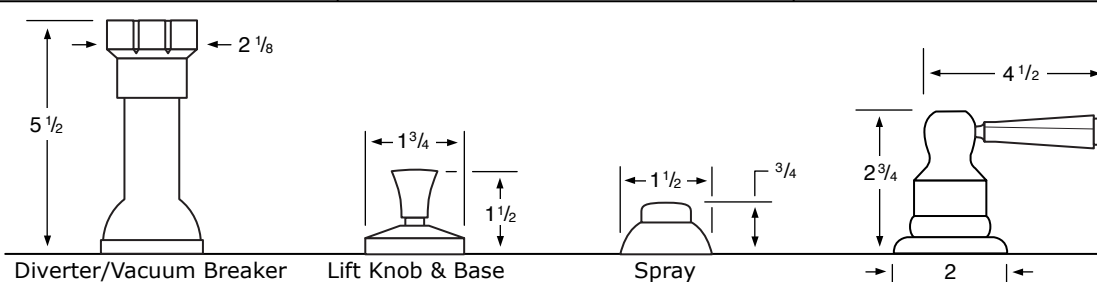

- 205-3 3 Valve Tub & Shower
- 205-5 2 Valve Tub
- 205-6 2 Valve Shower
- 205-WTR Wall Valve Trim

205-3.2/205-6.2 Pressure Balancing Valve

205-THRMKT10/205-3.5/205-6.5 Thermostatic Valve

205-3.2TMP/205-6.2TMP Tempress Pressure Balancing Valve

205-THRMKT20/205-3.4/205-6.4 Thermostatic Valve with Built in Volume Control

205-4 Bidet

205-8/205-8.1 Roman Tub

See Handle Trim Specifications for a complete list of additional handle trims