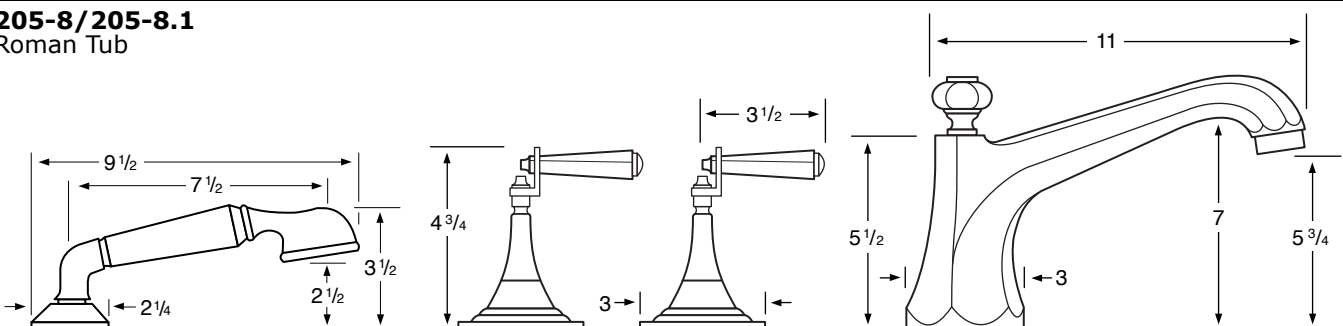

- 205-3 3 Valve Tub & Shower
- 205-5 2 Valve Tub
- 205-6 2 Valve Shower
- 205-WTR Wall Valve Trim

205-3.2/205-6.2 Pressure Balancing Valve

205-THRMKT10/205-3.5/205-6.5 Thermostatic Valve

205-3.2TMP/205-6.2TMP Tempress Pressure Balancing Valve

205-THRMKT20/205-3.4/205-6.4 Thermostatic Valve with Built in Volume Control

205-4 Bidet

205-8/205-8.1 Roman Tub

See Handle Trim Specifications for a complete list of additional handle trims