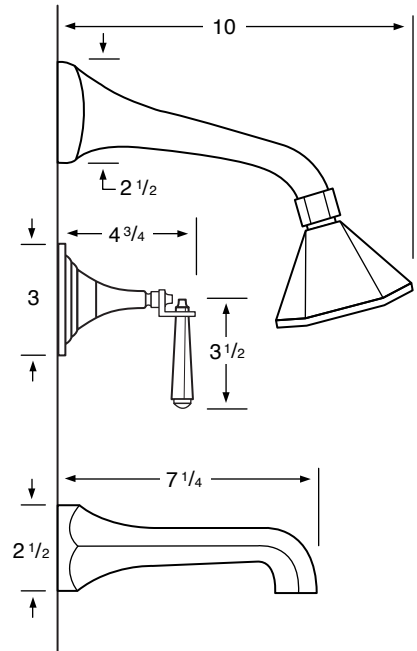

WATERMARK

DESIGNS

T 718.257.2800

F 718.257.2144

info@watermark-designs.com

Bostonian²⁰⁵

Specifications

205-2 Widespread

- 205-3 3 Valve Tub & Shower
- 205-5 2 Valve Tub
- 205-6 2 Valve Shower
- 205-WTR Wall Valve Trim

205-3.2/205-6.2 Pressure Balancing Valve

205-THRMKT10/205-3.5/205-6.5 Thermostatic Valve

205-3.2TMP/205-6.2TMP Tempress Pressure Balancing Valve

205-THRMKT20/205-3.4/205-6.4 Thermostatic Valve with Built in Volume Control

205-4 Bidet

205-8/205-8.1 Roman Tub

See Handle Trim Specifications for a complete list of additional handle trims