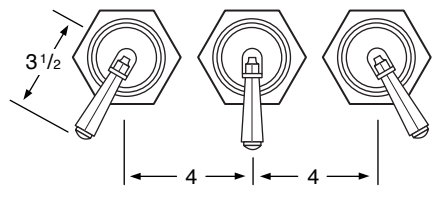

- 205-3 3 Valve Tub & Shower
- 205-5 2 Valve Tub
- 205-6 2 Valve Shower
- 205-WTR Wall Valve Trim

205-3.2/205-6.2 Pressure Balancing Valve

205-THRMKT10/205-3.5/205-6.5 Thermostatic Valve

205-3.2TMP/205-6.2TMP Tempress Pressure Balancing Valve

205-THRMKT20/205-3.4/205-6.4 Thermostatic Valve with Built in Volume Control

205-4 Bidet

205-8/205-8.1 Roman Tub

See Handle Trim Specifications for a complete list of additional handle trims