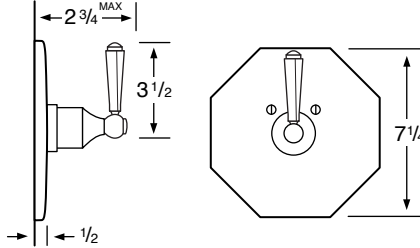

- 205-3 3 Valve Tub & Shower
- 205-5 2 Valve Tub
- 205-6 2 Valve Shower
- 205-WTR Wall Valve Trim

205-3.2/205-6.2 Pressure Balancing Valve

205-THRMKT10/205-3.5/205-6.5 Thermostatic Valve

205-3.2TMP/205-6.2TMP Tempress Pressure Balancing Valve

205-THRMKT20/205-3.4/205-6.4 Thermostatic Valve with Built in Volume Control

205-4 Bidet

205-8/205-8.1 Roman Tub

See Handle Trim Specifications for a complete list of additional handle trims