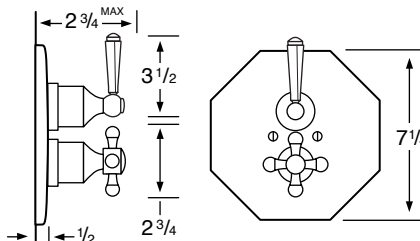

- 205-3 3 Valve Tub & Shower
- 205-5 2 Valve Tub
- 205-6 2 Valve Shower
- 205-WTR Wall Valve Trim

205-3.2/205-6.2 Pressure Balancing Valve

205-THRMKT10/205-3.5/205-6.5 Thermostatic Valve

205-3.2TMP/205-6.2TMP Tempress Pressure Balancing Valve

205-THRMKT20/205-3.4/205-6.4 Thermostatic Valve with Built in Volume Control

205-4 Bidet

205-8/205-8.1 Roman Tub

See Handle Trim Specifications for a complete list of additional handle trims