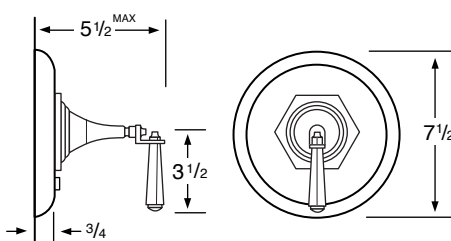

- 205-3 3 Valve Tub & Shower
- 205-5 2 Valve Tub
- 205-6 2 Valve Shower
- 205-WTR Wall Valve Trim

205-3.2/205-6.2 Pressure Balancing Valve

205-THRMKT10/205-3.5/205-6.5 Thermostatic Valve

205-3.2TMP/205-6.2TMP Tempress Pressure Balancing Valve

205-THRMKT20/205-3.4/205-6.4 Thermostatic Valve with Built in Volume Control

205-4 Bidet

205-8/205-8.1 Roman Tub

See Handle Trim Specifications for a complete list of additional handle trims