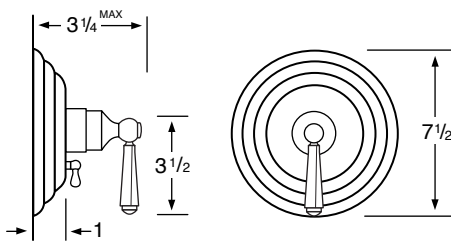

- 205-3 3 Valve Tub & Shower
- 205-5 2 Valve Tub
- 205-6 2 Valve Shower
- 205-WTR Wall Valve Trim

205-3.2/205-6.2 Pressure Balancing Valve

205-THRMKT10/205-3.5/205-6.5 Thermostatic Valve

205-3.2TMP/205-6.2TMP Tempress Pressure Balancing Valve

205-THRMKT20/205-3.4/205-6.4 Thermostatic Valve with Built in Volume Control

205-4 Bidet

205-8/205-8.1 Roman Tub

See Handle Trim Specifications for a complete list of additional handle trims