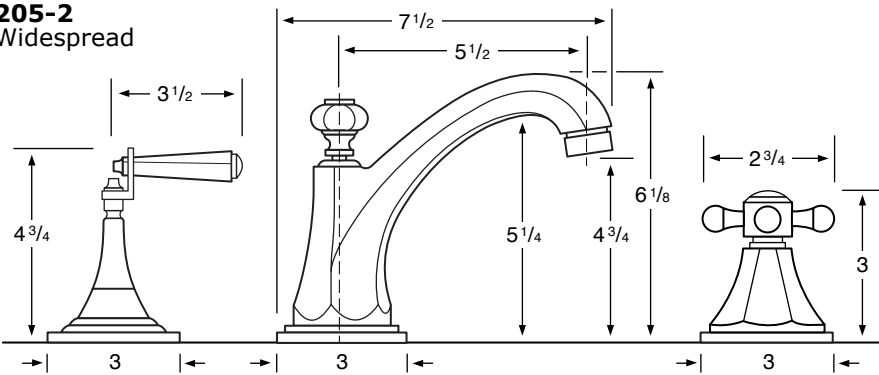

WATERMARK

DESIGNS

T 718.257.2800

F 718.257.2144

info@watermark-designs.com

Bostonian²⁰⁵

Specifications

205-2 Widespread

- 205-3 3 Valve Tub & Shower
- 205-5 2 Valve Tub
- 205-6 2 Valve Shower
- 205-WTR Wall Valve Trim

205-3.2/205-6.2 Pressure Balancing Valve

205-THRMKT10/205-3.5/205-6.5 Thermostatic Valve

205-3.2TMP/205-6.2TMP Tempress Pressure Balancing Valve

205-THRMKT20/205-3.4/205-6.4 Thermostatic Valve with Built in Volume Control

205-4 Bidet

205-8/205-8.1 Roman Tub

See Handle Trim Specifications for a complete list of additional handle trims