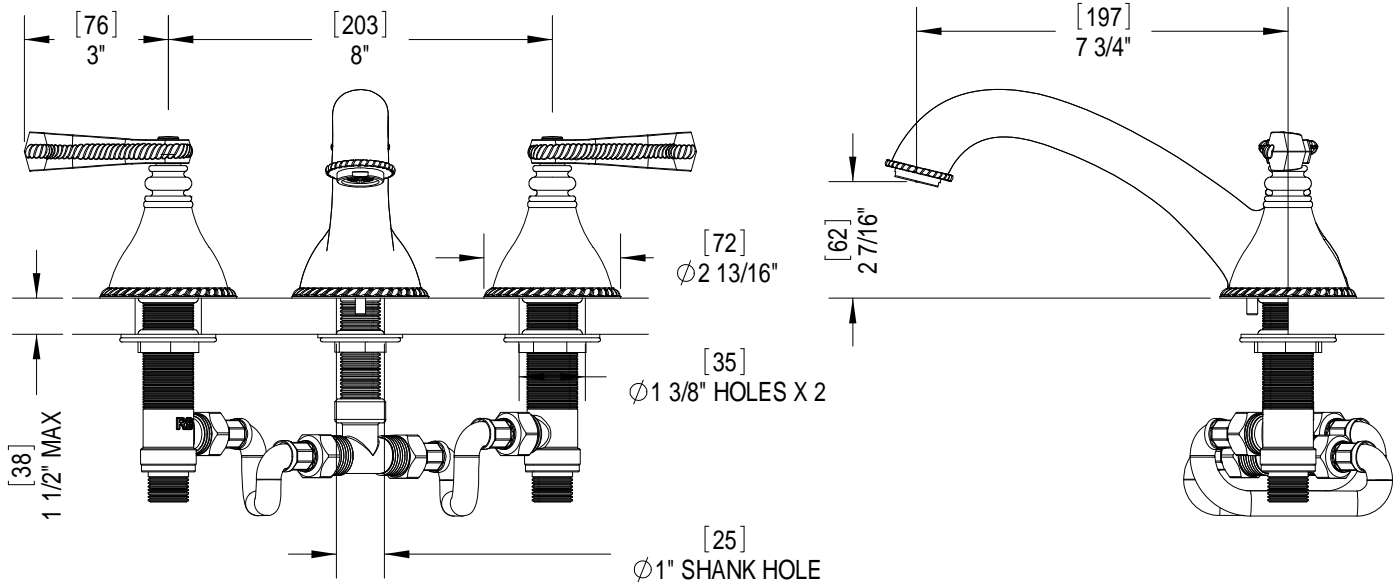

**Features**

- Brass construction with choice of 18 finishes
- Two Lever handles
- Quarter-turn, ceramic disc cartridges, 3/4" Valves
- Flexible Stainless Steel supply hoses for easy installation
- Flowrate: 12 gpm @ 40 psi - 15 gpm @ 60 psi

**ETRUSCAN**

Roman Tub Filler 3/4" Valves  
Model: 5ARBETL XX-XX

Critical Dimensions

**Features**

- Brass construction with choice of 18 finishes
- Two Lever handles
- Quarter-turn, ceramic disc cartridges, 1/2" Valves
- Flexible Stainless Steel supply hoses for easy installation
- Flowrate: 9.5 gpm @ 40 psi - 11.5 gpm @ 60 psi

**ETRUSCAN**

Roman Tub Filler 1/2" Valves  
Model: 5ERBETL XX-XX

Critical Dimensions