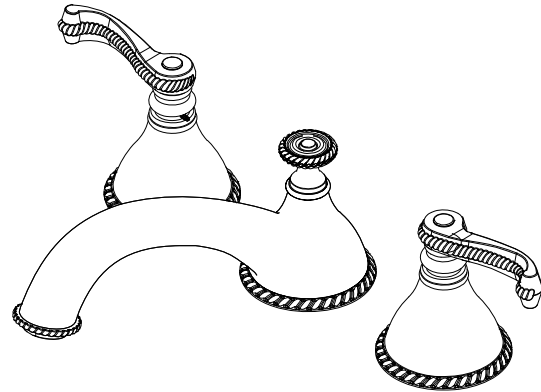

**Features**

- Brass construction with choice of 18 finishes
- Two Lever handles
- Quarter-turn, ceramic disc cartridges, 3/4" Valves
- Flexible Stainless Steel supply hoses for easy installation
- Flowrate: 12 gpm @ 40 psi - 15 gpm @ 60 psi

**ETRUSCAN**

Roman Tub Filler 3/4" Valves  
Model: 5ARBETL XX-XX

Critical Dimensions

**Features**

- Brass construction with choice of 18 finishes
- Two Lever handles
- Quarter-turn, ceramic disc cartridges, 1/2" Valves
- Flexible Stainless Steel supply hoses for easy installation
- Flowrate: 9.5 gpm @ 40 psi - 11.5 gpm @ 60 psi

**ETRUSCAN**

Roman Tub Filler 1/2" Valves  
Model: 5ERBETL XX-XX

Critical Dimensions