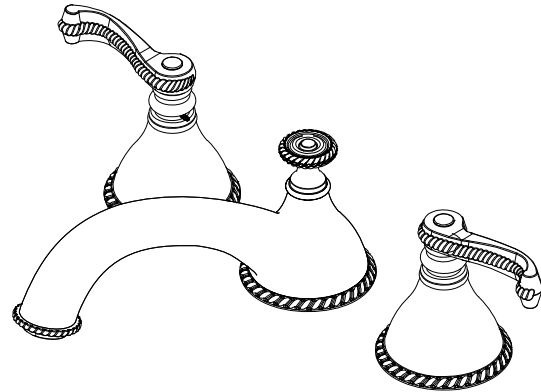

**Features**

- Brass construction with choice of 18 finishes
- Two Lever handles
- Quarter-turn, ceramic disc cartridges, 3/4" Valves
- Flexible Stainless Steel supply hoses for easy installation
- Flowrate: 12 gpm @ 40 psi - 15 gpm @ 60 psi

**Order Matrix**

Model	Main/Accent Finish
5ARBETL	AB - Antique Brass
	AC - Antique Copper
	BB - Bright Brass
	CH - Chrome
	GD - Gold
	OB - Oil Rubbed Bronze
	PN - Polished Nickel
	SB - Satin Brass
	SC - Satin Chrome
	SN - Satin Nickel
	TB - Tuscan Brass
	AQ - Aqua
	BK - Black
	MB - Matte Black
	MW - Matte White
	NC - Natural Cream
	RD - Red
	WH - White

**ETRUSCAN**

Roman Tub Filler 3/4" Valves  
Model: 5ARBETL XX-XX

Critical Dimensions

**Features**

- Brass construction with choice of 18 finishes
- Two Lever handles
- Quarter-turn, ceramic disc cartridges, 1/2" Valves
- Flexible Stainless Steel supply hoses for easy installation
- Flowrate: 9.5 gpm @ 40 psi - 11.5 gpm @ 60 psi

**ETRUSCAN**

Roman Tub Filler 1/2" Valves  
Model: 5ERBETL XX-XX

Critical Dimensions