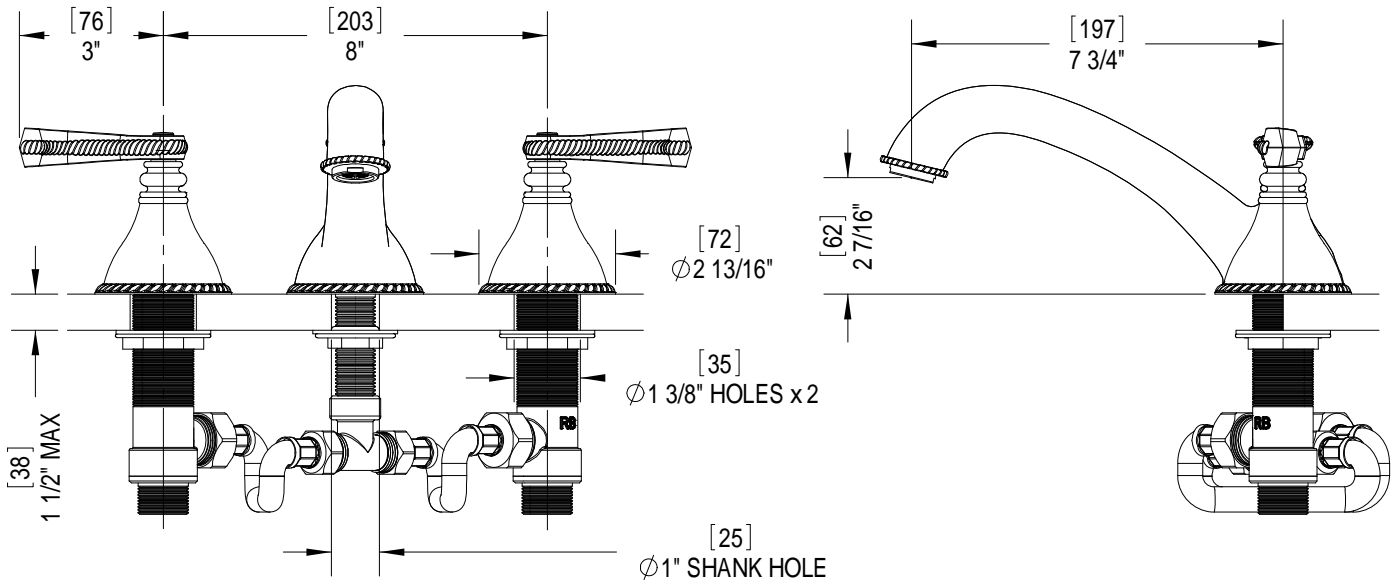

**Features**

- Brass construction with choice of 18 finishes
- Two Lever handles
- Quarter-turn, ceramic disc cartridges, 3/4" Valves
- Flexible Stainless Steel supply hoses for easy installation
- Flowrate: 12 gpm @ 40 psi - 15 gpm @ 60 psi

**ETRUSCAN**

Roman Tub Filler 3/4" Valves  
Model: 5ARBETL XX-XX

Critical Dimensions

**Features**

- Brass construction with choice of 18 finishes
- Two Lever handles
- Quarter-turn, ceramic disc cartridges, 1/2" Valves
- Flexible Stainless Steel supply hoses for easy installation
- Flowrate: 9.5 gpm @ 40 psi - 11.5 gpm @ 60 psi

**ETRUSCAN**

Roman Tub Filler 1/2" Valves  
Model: 5ERBETL XX-XX

Critical Dimensions