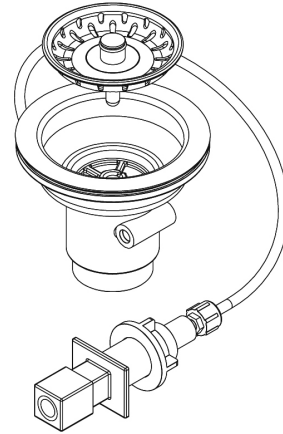

100117 Drain fitting

Project name: _____

Specifier: _____ Contractor: _____

Features

- Square remote for pop-up drain
- 3-1/2" diameter pop-up drain and basket strainer
- Fits with Julien stainless steel sinks
- Removable stainless steel basket strainer included - lifts out for easy cleaning
- Available in satin nickel or polished chrome finish
- Perfect complement for Julien sinks
- 30 inch length cable
- 1 3/8" diameter countertop hole required

Sink compatibility chart

Model	Minimum bowl sizes
100117	0" x 0"

Product specifications

This square remote pop-up drain assembly fits with Julien stainless steel sink. It features a remote button that can open or close the drain when needed. It will fit perfectly on the countertop near the Julien faucet. It is the perfect complement for Julien sinks and is available in polished chrome or satin nickel finish. Square pop up drain to be Julien model no. 100117 available in a satin nickel finish and model no. 100118 available in a polished chrome finish.