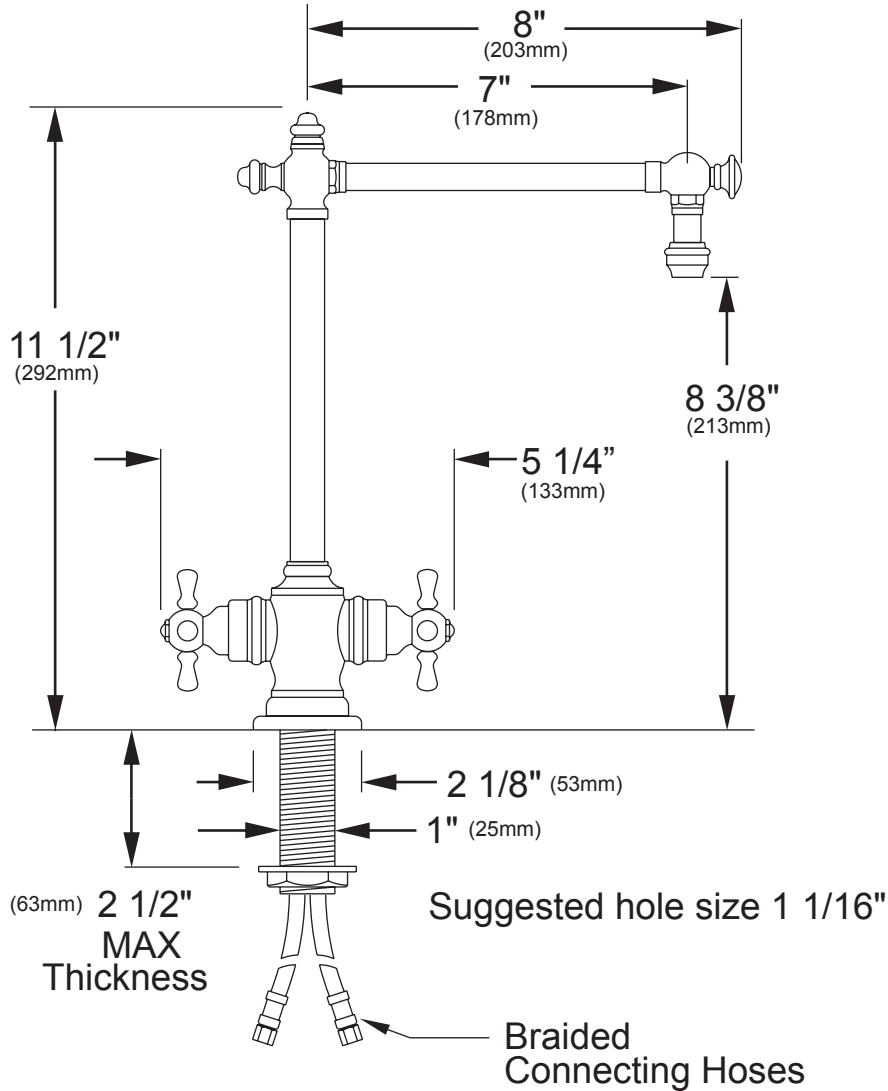

41180 Raintree Court  
 Murrieta, CA 92562  
 1-888-304-0660  
 www.waterstoneco.com

ITEM NO: **1850**  
 STYLE: **TOWSON**  
 INTENDED USE: BAR FAUCET

CUSTOMER NAME:

JOB NO:

DIMENSIONS MAY VARY AND ARE SUBJECT TO CHANGE. NO RESPONSIBILITY IS ASSUMED FOR USE OF SUPERCEDED OR VOIDED DATA

**Technical Specifications**

- Solid brass construction.
- 1/4 turn ceramic disk valve cartridges.
- Cross handles.
- 1.7 gpm maximum flow rate.
- 360 degree swivel spout.
- Reinforced braided connection hoses.