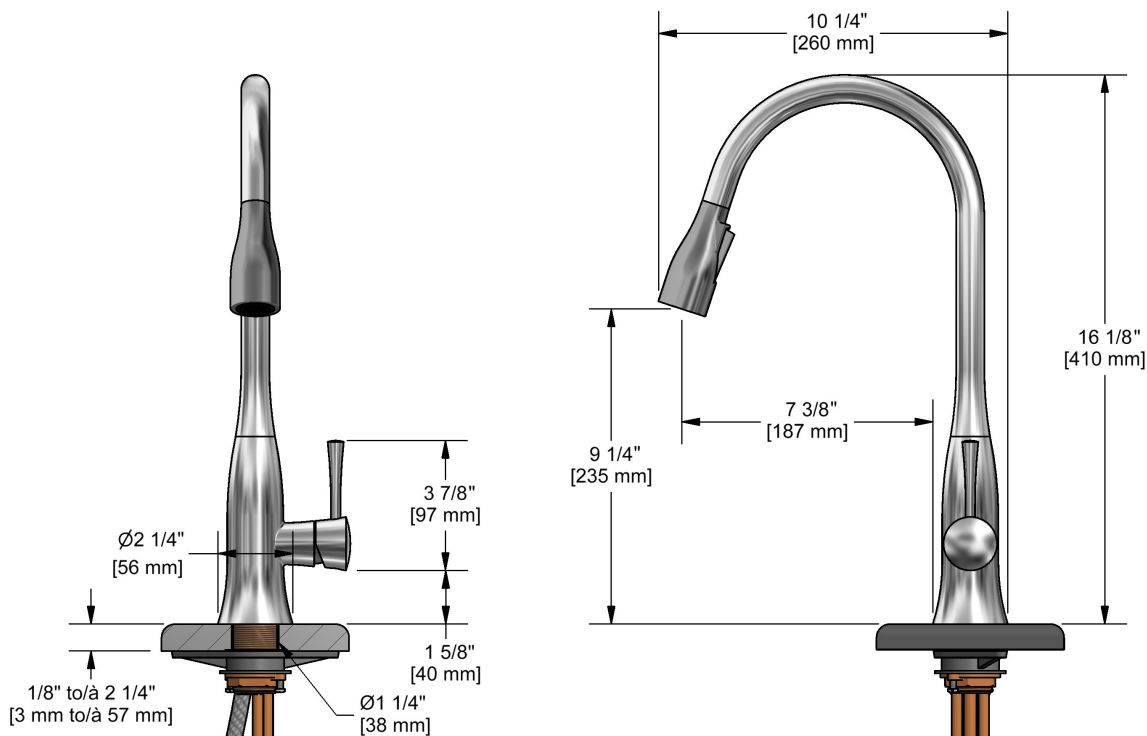

Edge kitchen faucet with spray
ED101XX

Specifications

Descriptions

- Ceramic cartridge
- 3/8" speedway compression
- 2-jet pull-down spray
- Polypropylene and polyester aluminium hose with integrated swivel

Available colors

- C : Chrome
- SS : Stainless steel (PVD)

Available flows

- 8.3 L/min, 2.2 gpm (US) 60psi

Cartridges

- 401-039

Certifications

- CSA B125.1
- NSF61
- ASME A112.18.1
- CMR248 Approval