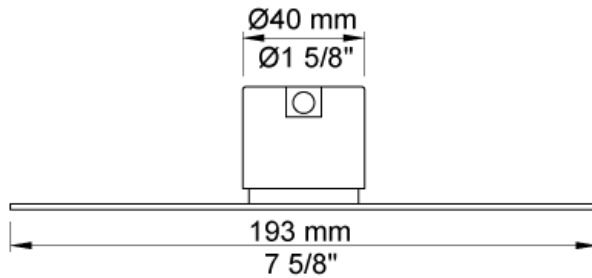

Date:

Client:

Project:

VOLA product: BK1

BK1

One-handle mixer for bath filling to be used in conjunction with A24. Complete with adjustable bracket and water collection box. BK1 UP = Plumbed part, fixing bracket and water collection box. BK1 AP = Trim parts. A24 sold separately.

Flow

	Bar:	1,0	2,0	3,0	4,0	5,0
BK1	(l/min)	12,7	18,0	22,0	25,4	28,4
A24	(l/min)	8,7	12,3	15,0	17,3	19,4

Available in colours

- Color 02, Grey
- Color 04, Light blue
- Color 05, Orange
- Color 06, Light green
- Color 08, Yellow
- Color 09, Dark grey
- Color 12, Mocca
- Color 14, Bright red
- Color 15, Dark blue
- Color 16, Polished chrome
- Color 17, Gloss black
- Color 18, White
- Color 19, Natural brass
- Color 20, Brushed chrome
- Color 21, Carmine red
- Color 25, Pink
- Color 27, Matt black
- Color 40, Brushed stainless steel