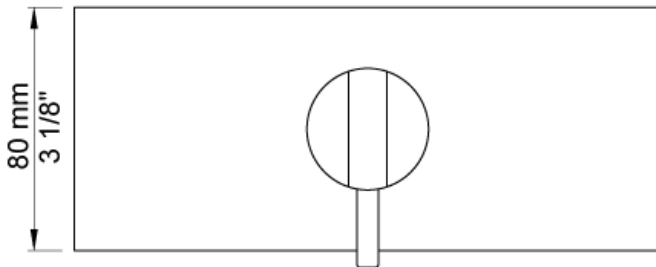

Date:

Client:

Project:

VOLA product: BK1

BK1

One-handle mixer for bath filling to be used in conjunction with A24. Complete with adjustable bracket and water collection box. BK1 UP = Plumbed part, fixing bracket and water collection box. BK1 AP = Trim parts. A24 sold separately.

Flow

	Bar:	1,0	2,0	3,0	4,0	5,0
BK1	(l/min)	12,7	18,0	22,0	25,4	28,4
A24	(l/min)	8,7	12,3	15,0	17,3	19,4

Available in colours

- Color 02, Grey
- Color 04, Light blue
- Color 05, Orange
- Color 06, Light green
- Color 08, Yellow
- Color 09, Dark grey
- Color 12, Mocca
- Color 14, Bright red
- Color 15, Dark blue
- Color 16, Polished chrome
- Color 17, Gloss black
- Color 18, White
- Color 19, Natural brass
- Color 20, Brushed chrome
- Color 21, Carmine red
- Color 25, Pink
- Color 27, Matt black
- Color 40, Brushed stainless steel