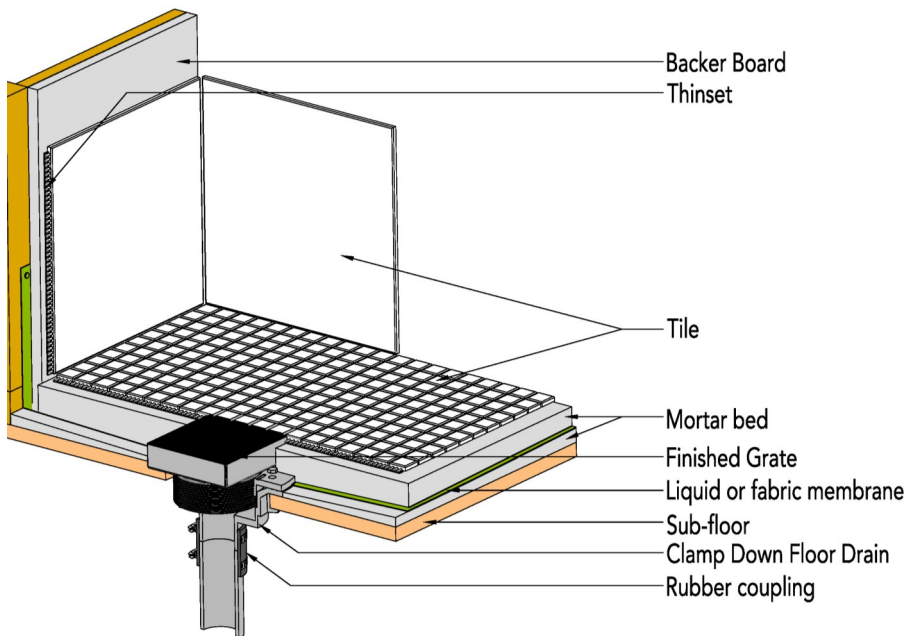

Installation (TD) Center Drain

Complete Kits:

- WW 5-2I SS Clamp Down Drain Cast Iron
- WW 5-2I PS Clamp Down Drain Cast Iron
- WW 5-2A SS Clamp Down Drain ABS
- WW 5-2A PS Clamp Down Drain ABS
- WW 5-2P SS Clamp Down Drain PVC
- WW 5-2P PS Clamp Down Drain PVC

Components:

- WW 5-2 SS 5" x 5" Strainer Only
- WW 5-2 PS 5" x 5" Strainer Only

- CDI 22 Clamp Down Drain Cast Iron
- CDA 22 Clamp Down Drain ABS
- CDP 22 Clamp Down Drain PVC

Infinity Drain

18 Secatoag Avenue
Port Washington, NY 11050
Phone: 516.767.6786
Fax: 516.740.3066
www.InfinityDrain.com

Note: Installer must verify all rough-in dimensions prior to installation and consult local and national codes. Conformity and compliance to local and national codes are the responsibility of the installer.