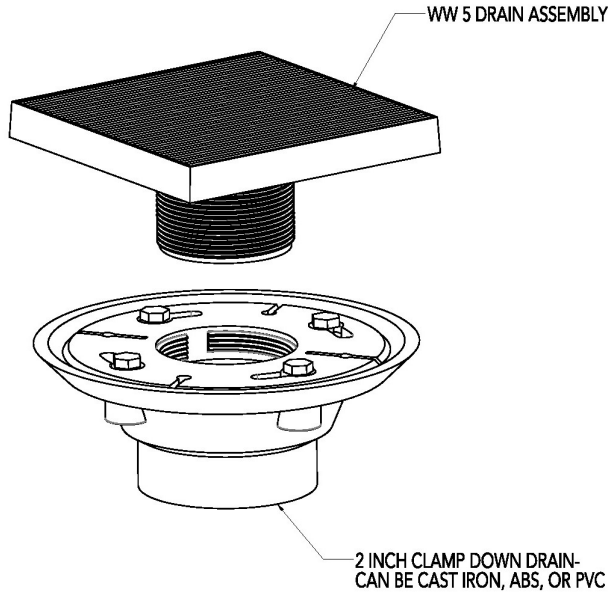

WW 5 Specifications

WW 5-2I
5" x 5" Kit with PVC Drain Body
2" Outlet
(5" L x 5" W x 1" H)
1 - WW 5 Tile Drain Strainer
1 - CDI 22 Clamp Down Drain

WW 5-2A
5" x 5" Kit with PVC Drain Body
2" Outlet
(5" L x 5" W x 1" H)
1 - WW 5 Tile Drain Strainer
1 - CDA 22 Clamp Down Drain

WW 5-2P
5" x 5" Kit with PVC Drain Body
2" Outlet
(5" L x 5" W x 1" H)
1 - WW 5 Tile Drain Strainer
1 - CDP 22 Clamp Down Drain

Note: Installer must verify all rough-in dimensions prior to installation and consult local and national codes. Conformity and compliance to local and national codes are the responsibility of the installer.

Infinity Drain
18 Secatoag Avenue
Port Washington, NY 11050
Phone: 516.767.6786
Fax: 516.740.3066
www.InfinityDrain.com