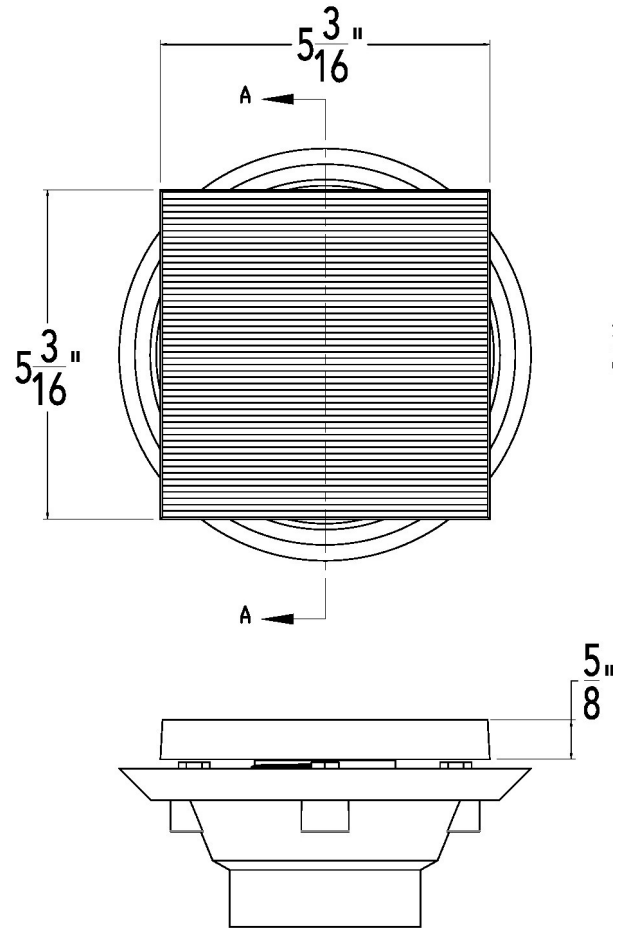

WW 5 Series

WW 5 | Tile Drain Series

- 12 gauge 316 Stainless Steel Wedge Wire Frame and Body
- Indoor or outdoor use
- Works with 2" clamp down floor drain with 2" throat (strainer size)
- Uses Hot Mop, Lead Pan, PVC Vinyl Liner, Rubber Liner (Chloraloy™) Copper Pan or Fiberglass waterproofing
- Grate can be removed completely for cleaning
- Flow rate 9 GPM per outlet*

Components:

- WW 5-2 SS 5" x 5" Strainer Only
- WW 5-2 PS 5" x 5" Strainer Only

- CDI 22 Clamp Down Drain Cast Iron
- CDA 22 Clamp Down Drain ABS
- CDP 22 Clamp Down Drain PVC

Infinity Drain

18 Secatoag Avenue
 Port Washington, NY 11050
 Phone: 516.767.6786
 Fax: 516.740.3066
 www.InfinityDrain.com

WW 5 Specifications

WW 5-2I
5" x 5" Kit with PVC Drain Body
2" Outlet
 (5" L x 5" W x 1" H)
 1 - WW 5 Tile Drain Strainer
 1 - CDI 22 Clamp Down Drain

WW 5-2A
5" x 5" Kit with PVC Drain Body
2" Outlet
 (5" L x 5" W x 1" H)
 1 - WW 5 Tile Drain Strainer
 1 - CDA 22 Clamp Down Drain

WW 5-2P
5" x 5" Kit with PVC Drain Body
2" Outlet
 (5" L x 5" W x 1" H)
 1 - WW 5 Tile Drain Strainer
 1 - CDP 22 Clamp Down Drain

Note: Installer must verify all rough-in dimensions prior to installation and consult local and national codes. Conformity and compliance to local and national codes are the responsibility of the installer.