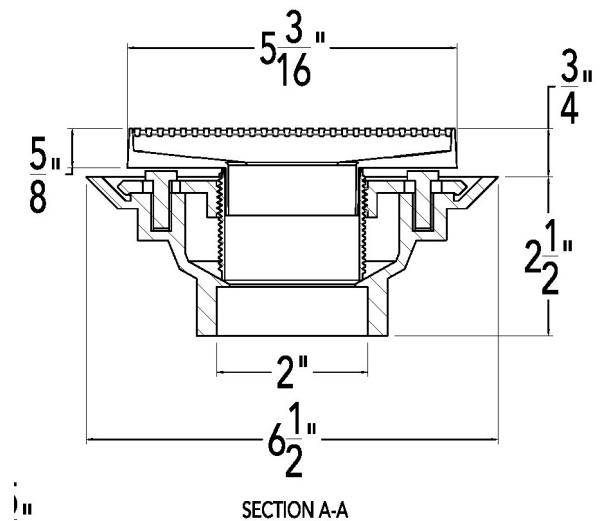

WW 5 Series

WW 5 | Tile Drain Series

- 12 gauge 316 Stainless Steel Wedge Wire Frame and Body
- Indoor or outdoor use
- Works with 2" clamp down floor drain with 2" throat (strainer size)
- Uses Hot Mop, Lead Pan, PVC Vinyl Liner, Rubber Liner (Chloraloy™) Copper Pan or Fiberglass waterproofing
- Grate can be removed completely for cleaning
- Flow rate 9 GPM per outlet*

Components:

- WW 5-2 SS 5" x 5" Strainer Only
- WW 5-2 PS 5" x 5" Strainer Only

- CDI 22 Clamp Down Drain Cast Iron
- CDA 22 Clamp Down Drain ABS
- CDP 22 Clamp Down Drain PVC

Infinity Drain

18 Secatoag Avenue
 Port Washington, NY 11050
 Phone: 516.767.6786
 Fax: 516.740.3066
 www.InfinityDrain.com

WW 5 Specifications

WW 5-2I
5" x 5" Kit with PVC Drain Body
2" Outlet
 (5" L x 5" W x 1" H)
 1 - WW 5 Tile Drain Strainer
 1 - CDI 22 Clamp Down Drain

WW 5-2A
5" x 5" Kit with PVC Drain Body
2" Outlet
 (5" L x 5" W x 1" H)
 1 - WW 5 Tile Drain Strainer
 1 - CDA 22 Clamp Down Drain

WW 5-2P
5" x 5" Kit with PVC Drain Body
2" Outlet
 (5" L x 5" W x 1" H)
 1 - WW 5 Tile Drain Strainer
 1 - CDP 22 Clamp Down Drain

Note: Installer must verify all rough-in dimensions prior to installation and consult local and national codes. Conformity and compliance to local and national codes are the responsibility of the installer.