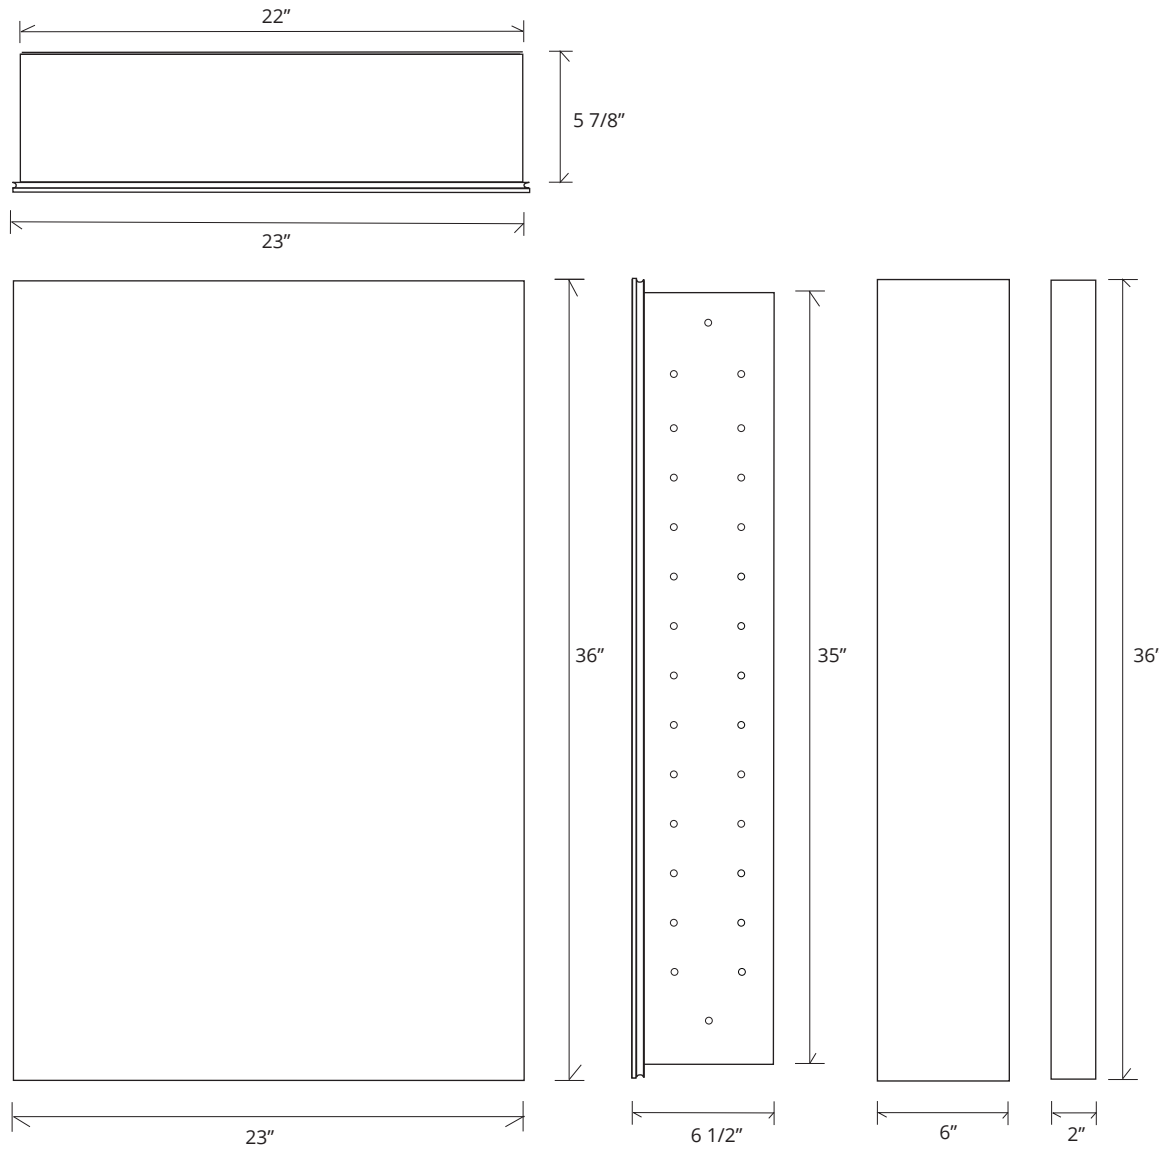

## GC2436-6-SC-FM

Side Mirror Kit - Order for Surface Mount, #SMK6-36; or Semi Recessed #SRMK2-36  
 Beveled Mirror also available (*add "BM" to model code*)

### SPECIFICATIONS

Roughing-in Opening	22 3/8" x 35 3/8"
Overall Dimensions	23" x 36"

GLASSCRAFTERS INC.

Side Mirror Kit  
 SMK6-36  
 Order for  
 Surface Mount

Side Mirror Kit  
 SRMK2-36  
 Order for  
 Semi-Recessed  
 Mount