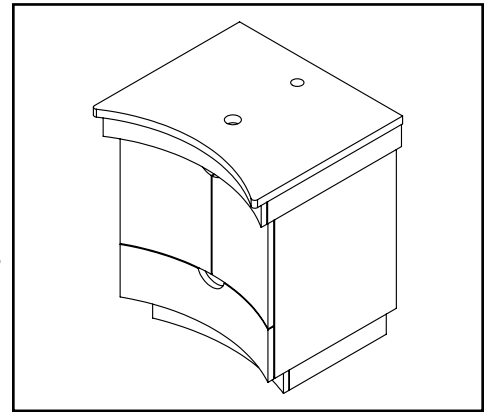

## PRODUCT MEASUREMENTS

- Width: 24"
- Depth: 22"
- Height: 29"

## RECOMMENDED ACCESSORIES

- 9790 Mirror
- Any DECOLAV® Above Counter Lavatory up to 17" Depth with 1.75" Drain Cutout

1 SINGLE HOLE FAUCET DECK