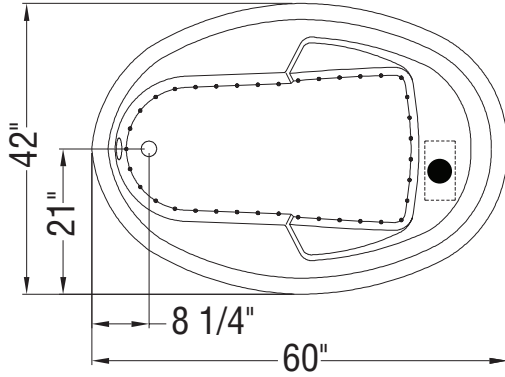

TRUE WHIRLPOOL
SYSTEM

AEROEFFECT
AIR SYSTEM

● : Indicates pump or blower positioning

(○) : Indicates True Whirlpool jets positioning

(●) : Indicates Aeroeffect airjets positioning