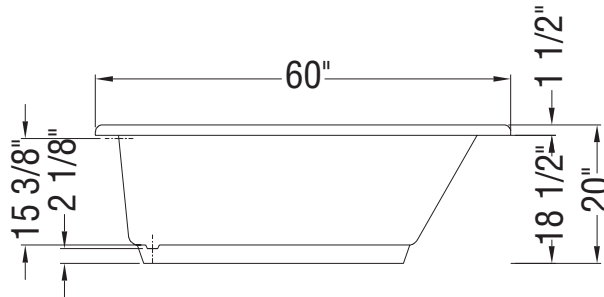

TRUE WHIRLPOOL
SYSTEM

AEROEFFECT
AIR SYSTEM

● : Indicates pump or blower positioning

(○) : Indicates True Whirlpool jets positioning

(●) : Indicates Aeroeffect airjets positioning