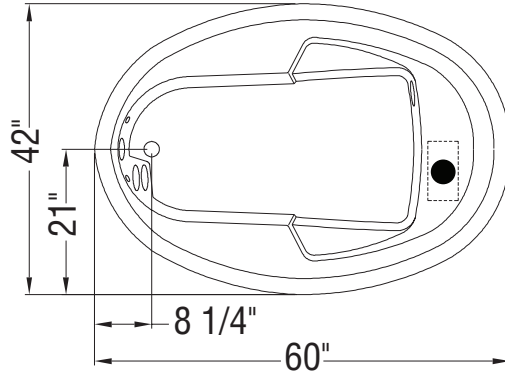

TRUE WHIRLPOOL
SYSTEM

AEROEFFECT
AIR SYSTEM

● : Indicates pump or blower positioning

(○) : Indicates True Whirlpool jets positioning

(●) : Indicates Aeroeffect airjets positioning