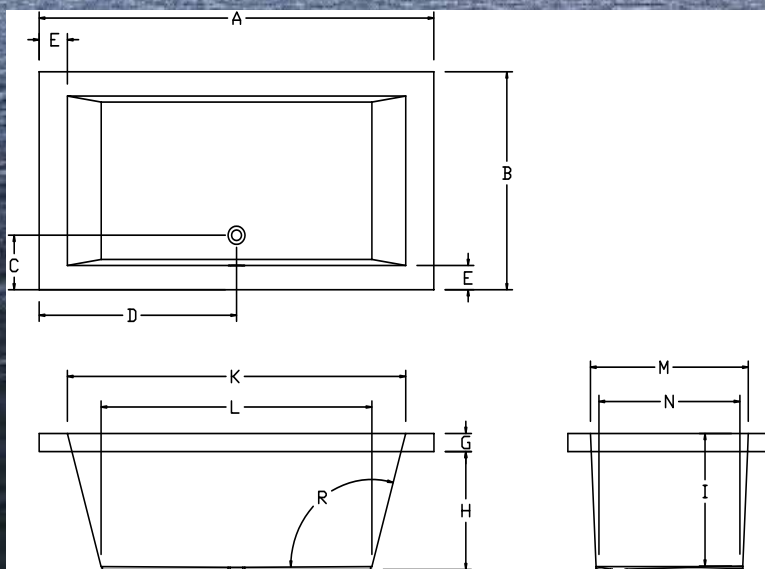

The Green Company

Framing Dimension

Tub Opening Dimension

(L)ength	(W)idth	(H)eight
68"	34"	21 1/4"

*Disclaimer: Certain options or altering the pump/blower location may cause the pump/blower to extend beyond the tub decking.
 For cutout dimensions wait for unit to arrive.
 All specifications subject to change without notice.*