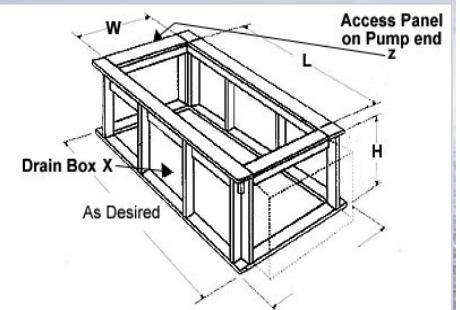

The Green Company

Framing Dimension

Tub Opening Dimension

(L)ength	(W)idth	(H)eight
68"	34"	21 1/4"

*Disclaimer: Certain options or altering the pump/blower location may cause the pump/blower to extend beyond the tub decking.
 For cutout dimensions wait for unit to arrive.
 All specifications subject to change without notice.*