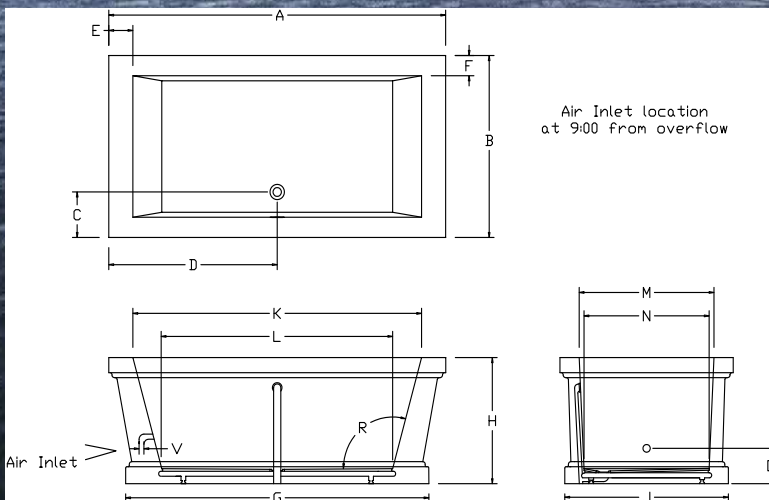

Model	AC	A	B	C	D	E	F
7036	√	70"	36"	8¾"	35"	4¾"	4"
	G	H	I	J	K	L	M
	63"	25"	21¼"	20"	60"	48"	28¼"
	N	Q	R				
	23"	34½"	110°				
Water Cap.(empty)				Water Cap. (w/bather)			
100 gal.				85 gal.